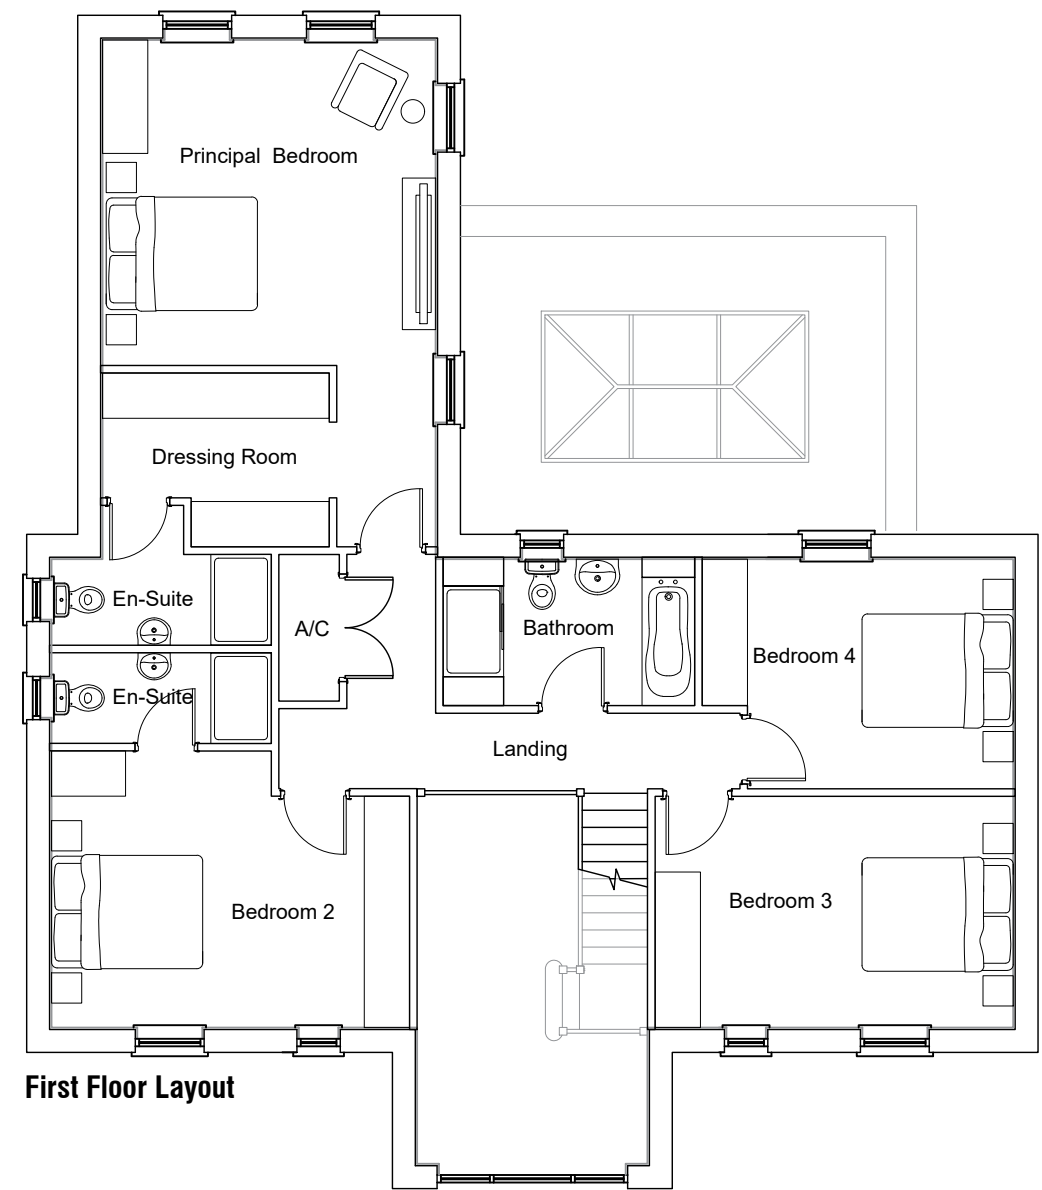

Ground Floor Layout

First Floor Layout

# Plot 9 - House Type S416

## Floor Plans

S416 - 02 - Plans 1:100 @A3