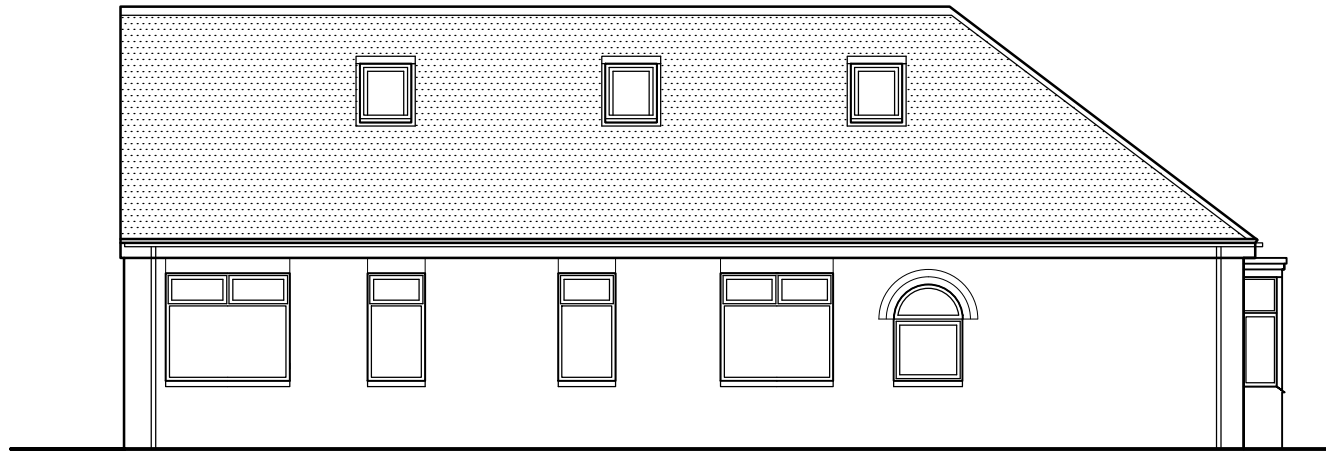

Rev.	Date	Details

SOUTH WEST