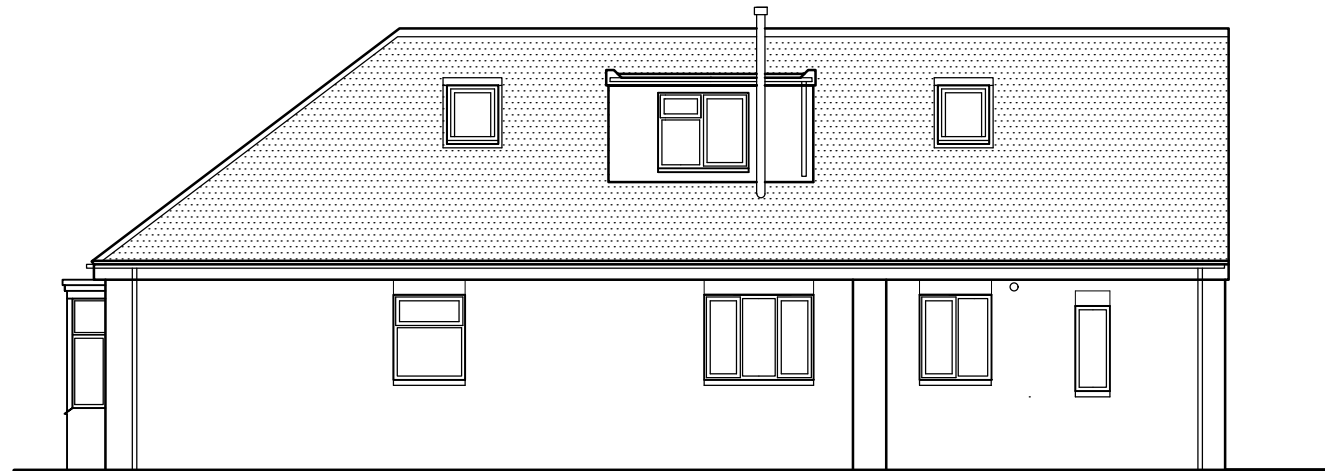

NORTH WEST

Client: MS. FAY HIREL	Proposal: EXTENSION AND ALTERATIONS AT 6 BARBERS DROVE SOUTH, CROWLAND	Scale @ A3 1 : 100	Title EXISTING ELEVATIONS
JANICE KENDRICK DESIGN SERVICES	e-mail- jkds@talk21.com tel : 07711 007209	Dwg No. 24. 3595. 03