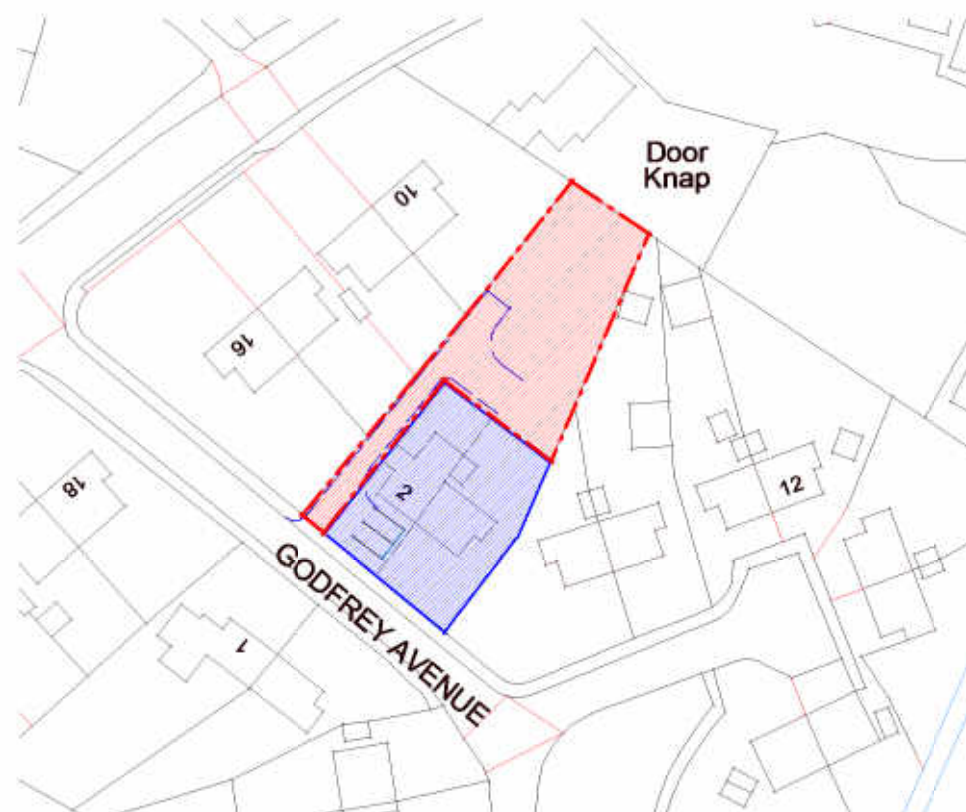

VISUAL SCALE 1:1000 @ a3

Ordnance Survey, (c) Crown Copyright 2021. All rights reserved. Licence number 100022432

Site Location Plan

1 : 1000