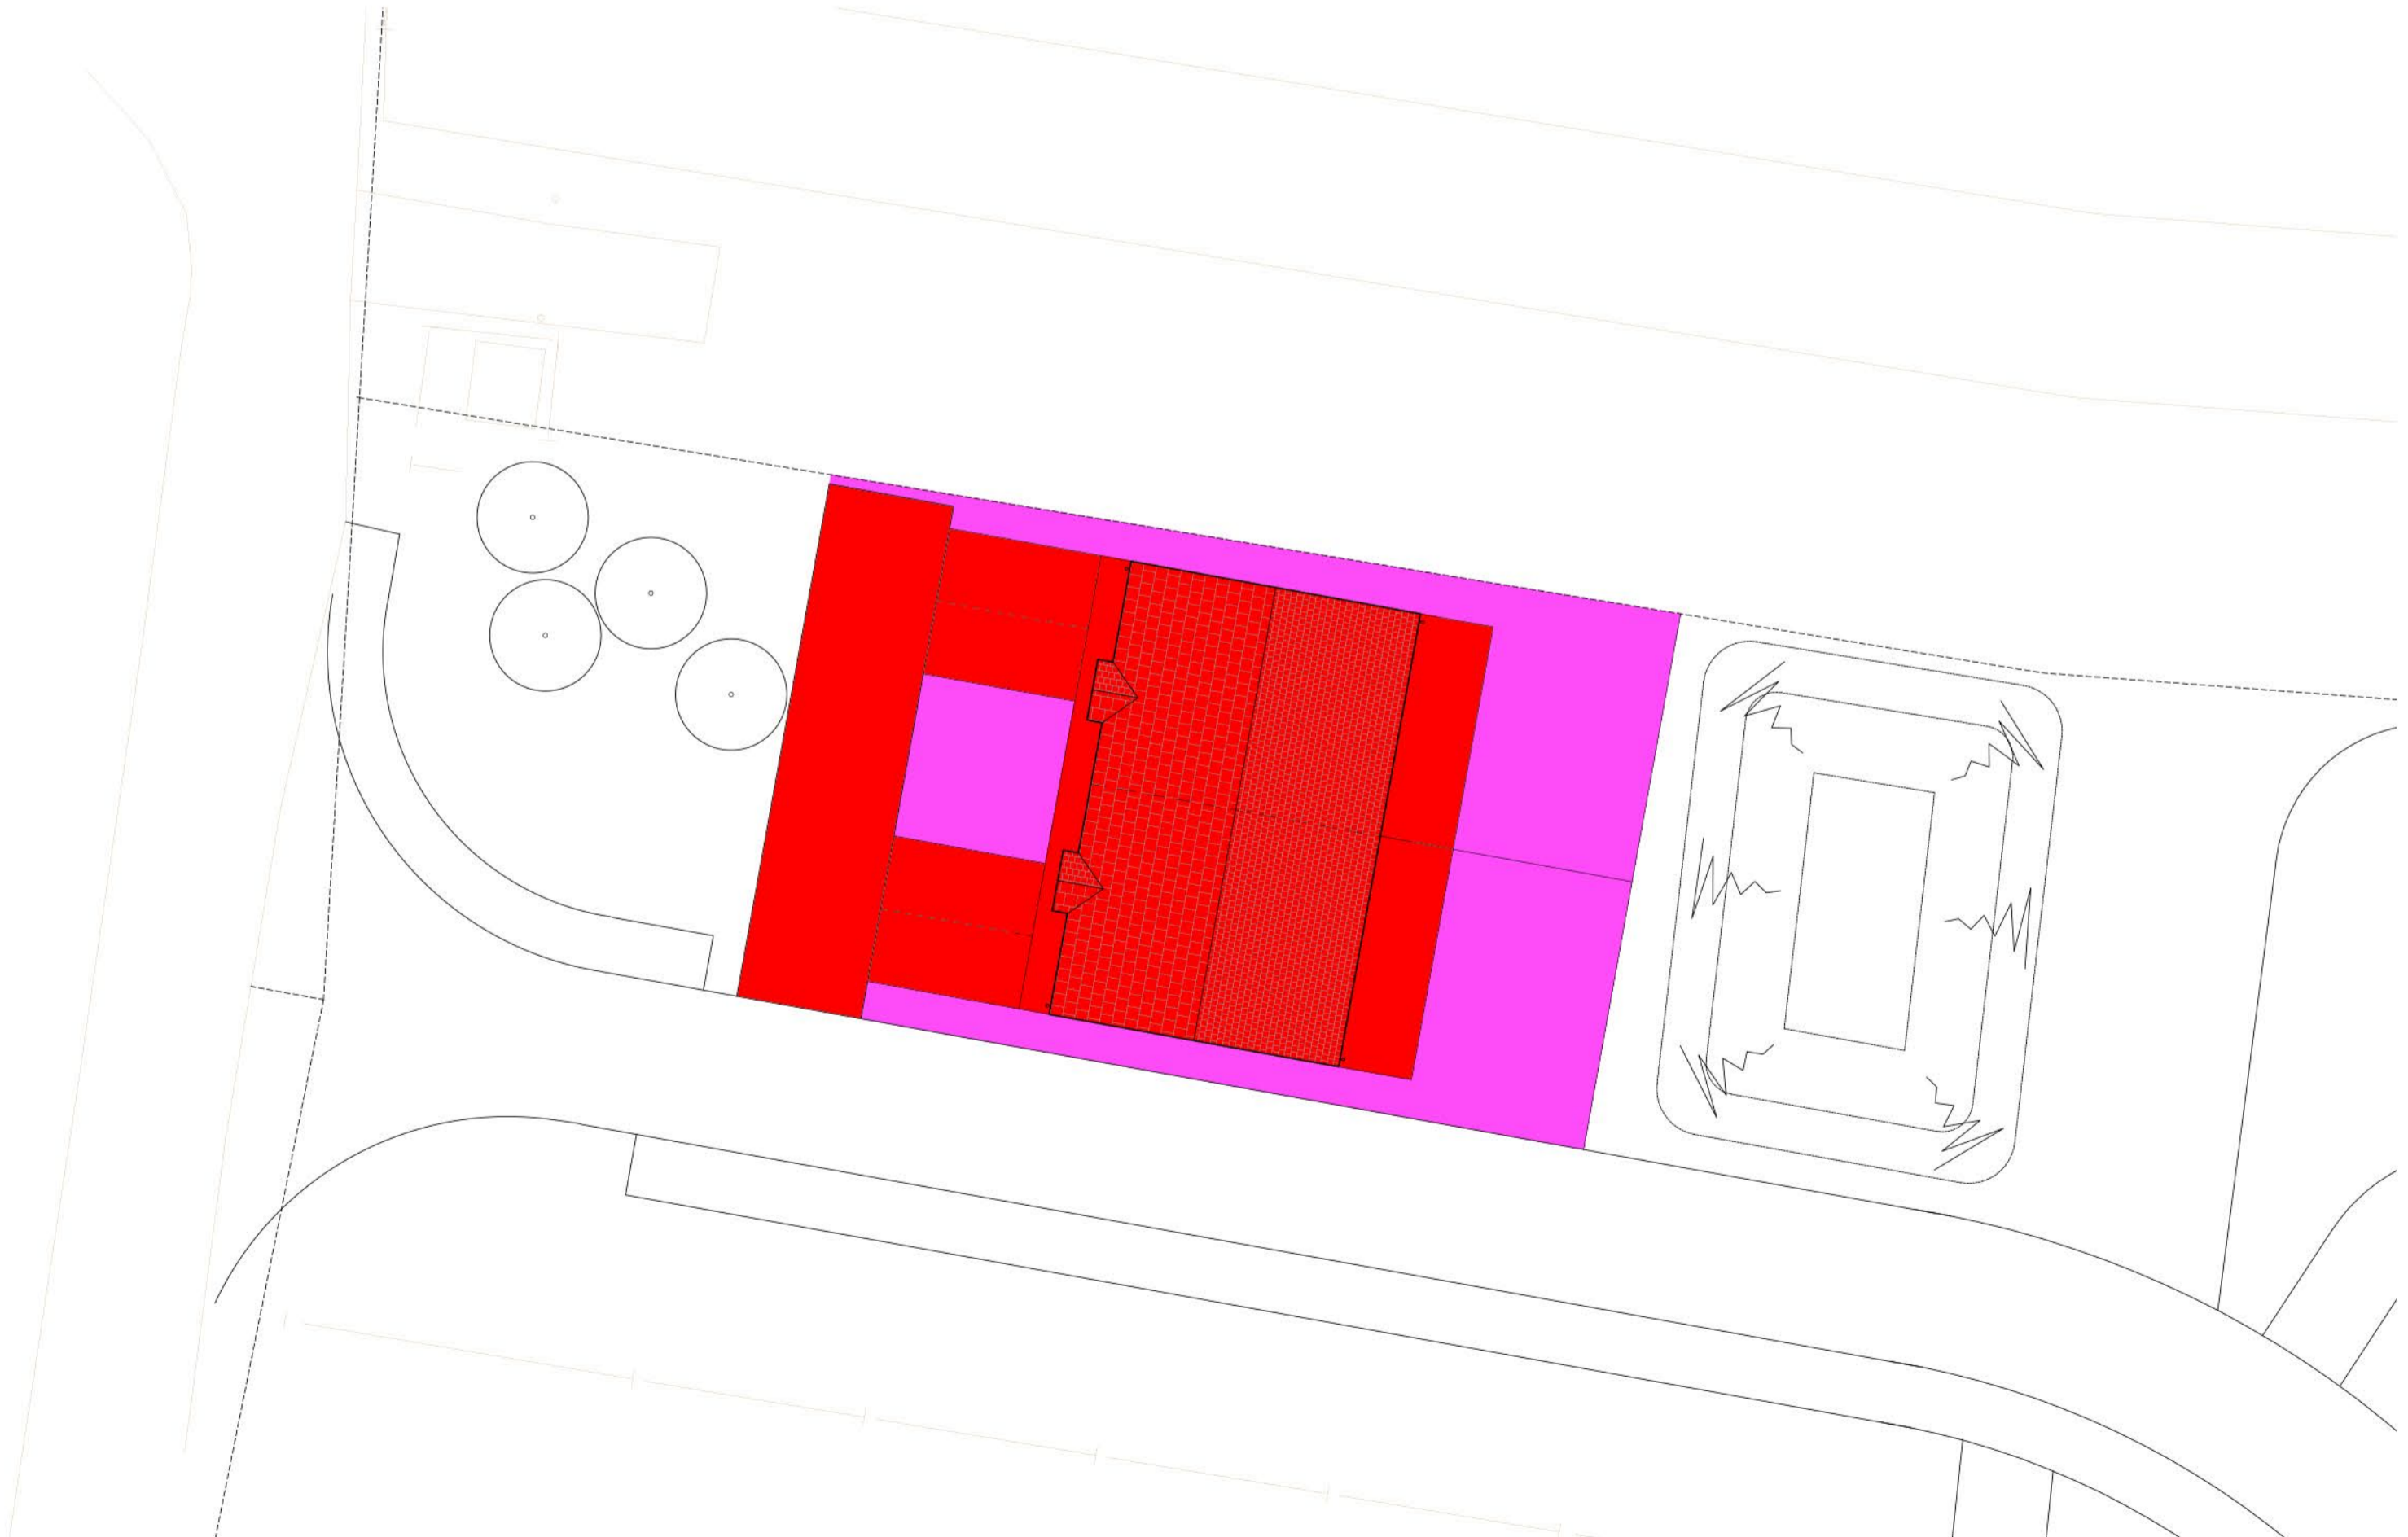

 **EXISTING BNG PLAN**
scale 1:200

KEY:

 **MODIFIED GRASSLAND (465m²)**

 **PROPOSED BNG PLAN**
scale 1:200

KEY:

 **SEALED SURFACE (311m²)**

 **VEGETATED GARDEN (154m²)**

Lincs Design Consultancy
12 Vickers Lane
Louth
Lincolnshire
LN11 9PS
T | 01507 611155
E | admin@lincsdesignconsultancy.co.uk
www.lincsdesignconsultancy.co.uk

PROJECT | Wignals Wood,
Wignals Gate,
Holbeach,
Spalding, Lincs
DATE | July 2025
TITLE | Biodiversity Net Gain Plans
SCALE | As Shown
ORIGINAL SIZE | A1
DRG STATUS | PLANNING
DRAWING NUMBER | LDC4657 - 05