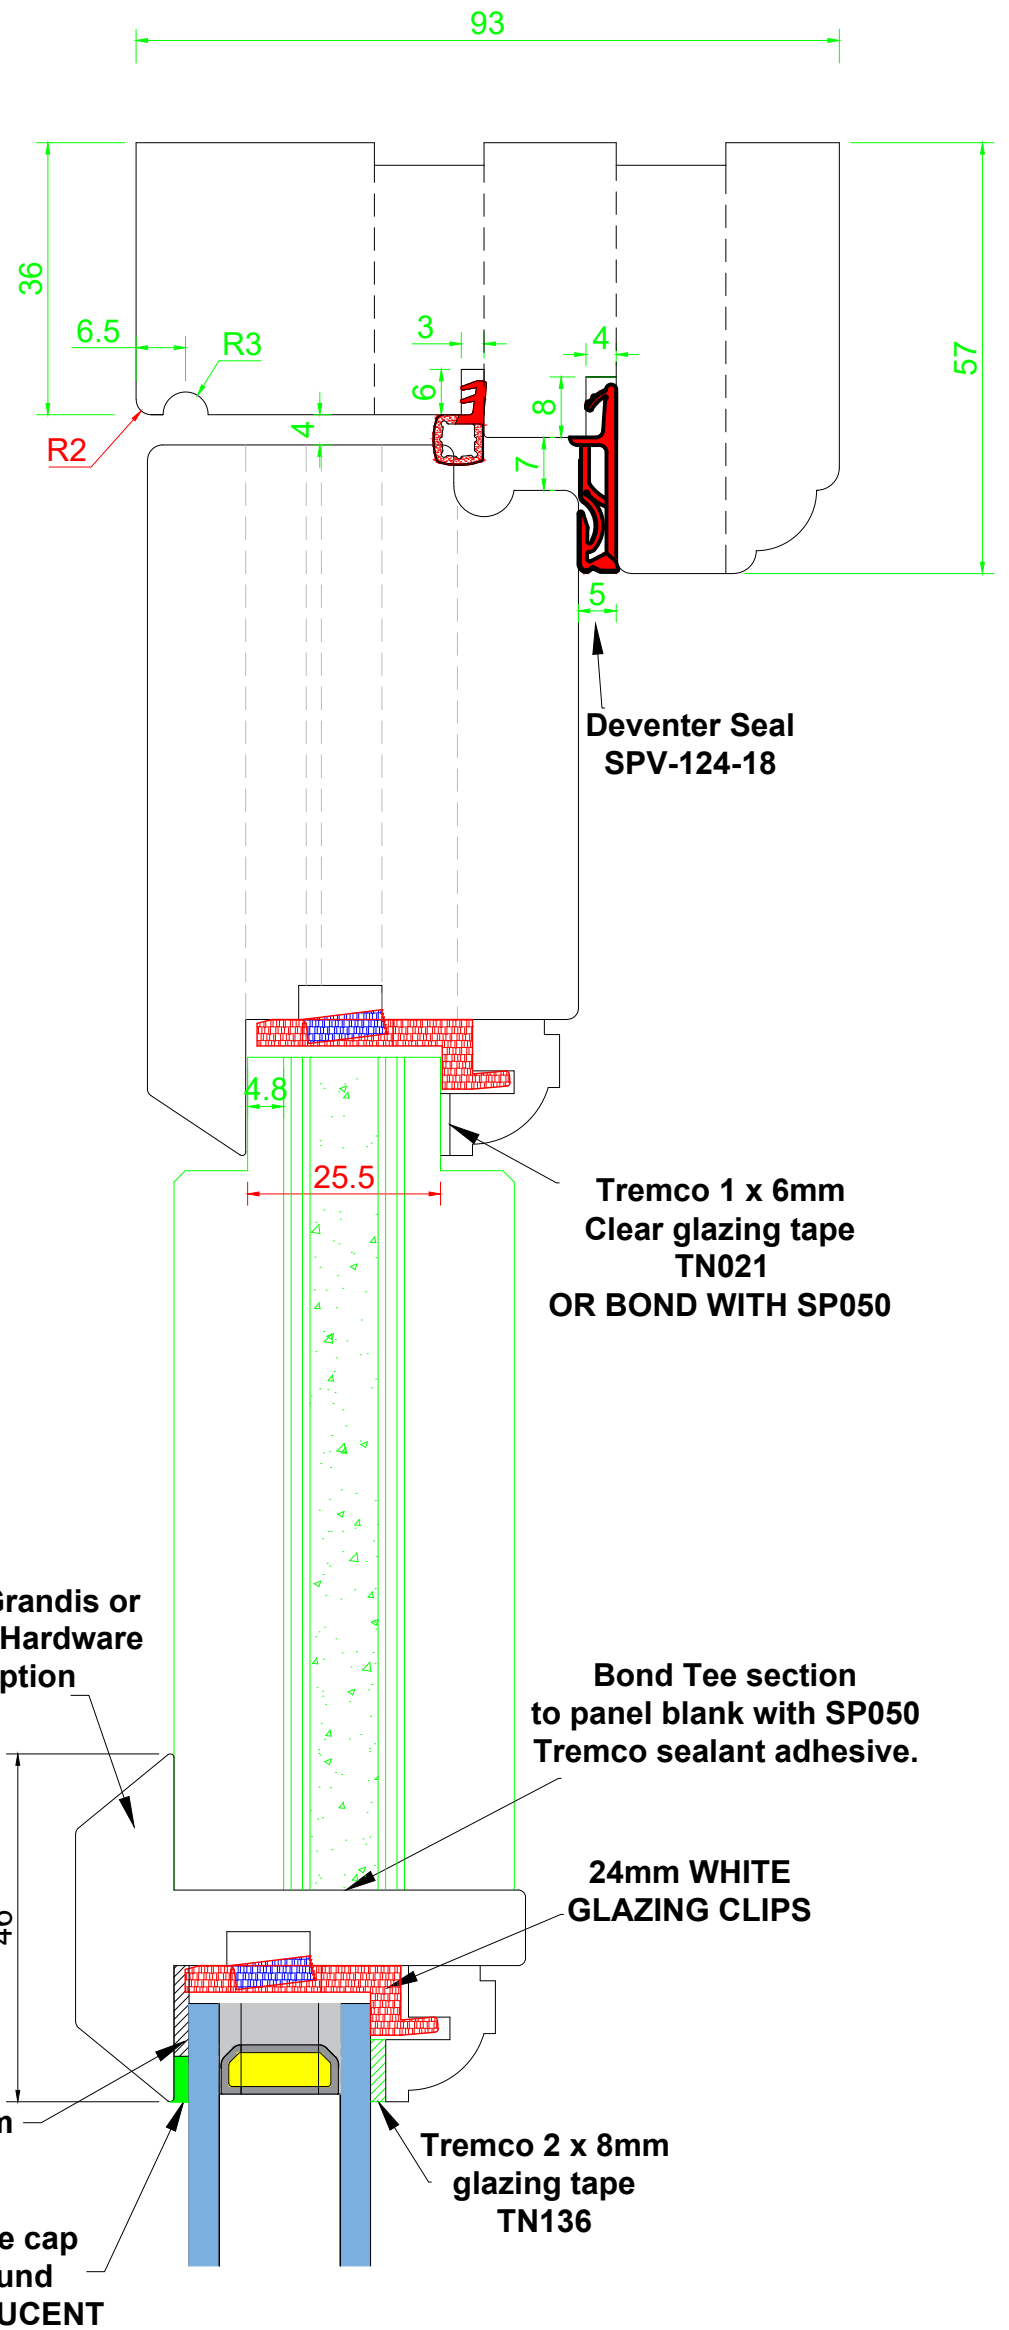

REVISIONS				
CHGE	DESCRIPTION	DRWN	DATE	APPR

DOUBLE DOORS.  
OPEN OUT.  
OVOLO PROFILE SHOWN.  
OPTIONS FOR LAMBS TONGUE &  
SQUARE

Red Grandis or other Hardware option

Bond Tee section to panel blank with SP050 Tremco sealant adhesive.

24mm WHITE GLAZING CLIPS

Tremco 2 x 12mm glazing tape TN136

Silicone cap all round TRANSLUCENT

Tremco 2 x 8mm glazing tape TN136

<b>TOLERANCES</b> UNLESS OTHERWISE SPECIFIED ALL DIMENSIONS IN MM ALL LINEAR DIMENSIONS ±0.4 ALL ANGLE DIMENSIONS ±0.5° BREAK ALL SHARP EDGES 0.5 THIRD ANGLE PROJECTION 	 1 ENNERDALE AVENUE GREAT NOTLEY BRAINTREE CM77 7UE Tel: 07943 674 886 EMAIL: owen.dare@yahoo.com WEB: www.otdarejoineryconsultants.co.uk	<b>SINGLE DOORS</b> 24mm GLAZING	
		<b>TITLE</b> HEAD & CILL (PANEL) VISION WINDOW	
DRAWN BY: OTD DATE DRAWN: 24MAR20	DRAWING No: OTD-01-09B	REV: <b>E</b>	