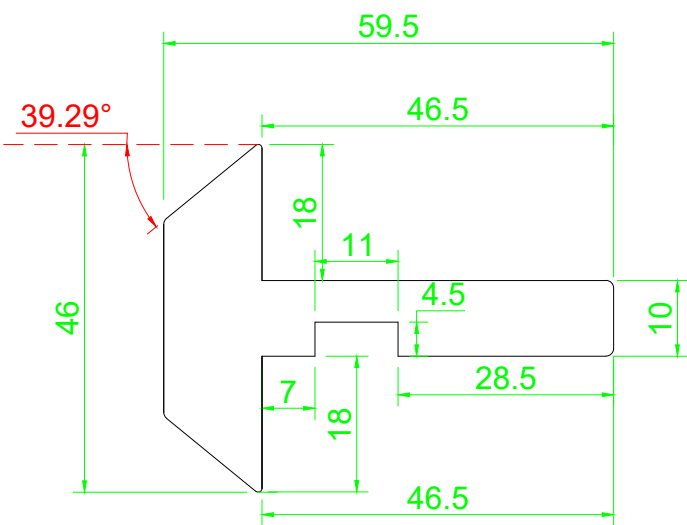

REVISIONS				
CHGE	DESCRIPTION	DRWN	DATE	APPR

DOUBLE DOORS.  
OPEN OUT.  
OVOLO PROFILE SHOWN.  
OPTIONS FOR LAMBS TONGUE &  
SQUARE

Red Grandis or other Hardware option

Bond Tee section to panel blank with SP050 Tremco sealant adhesive.

24mm WHITE GLAZING CLIPS

Tremco 2 x 12mm glazing tape TN136

Silicone cap all round TRANSLUCENT

Tremco 2 x 8mm glazing tape TN136

<b>TOLERANCES</b> UNLESS OTHERWISE SPECIFIED ALL DIMENSIONS IN MM ALL LINEAR DIMENSIONS ±0.4 ALL ANGLE DIMENSIONS ±0.5° BREAK ALL SHARP EDGES 0.5 THIRD ANGLE PROJECTION 	 1 ENNERDALE AVENUE GREAT NOTLEY BRAINTREE CM77 7UE Tel: 07943 674 886 EMAIL: owen.dare@yahoo.com WEB: www.otdarejoineryconsultants.co.uk	<b>SINGLE DOORS</b> 24mm GLAZING	
		<b>TITLE</b> HEAD & CILL (PANEL) VISION WINDOW	
DRAWN BY: OTD DATE DRAWN: 24MAR20	DRAWING No: OTD-01-09B	REV: <b>E</b>	