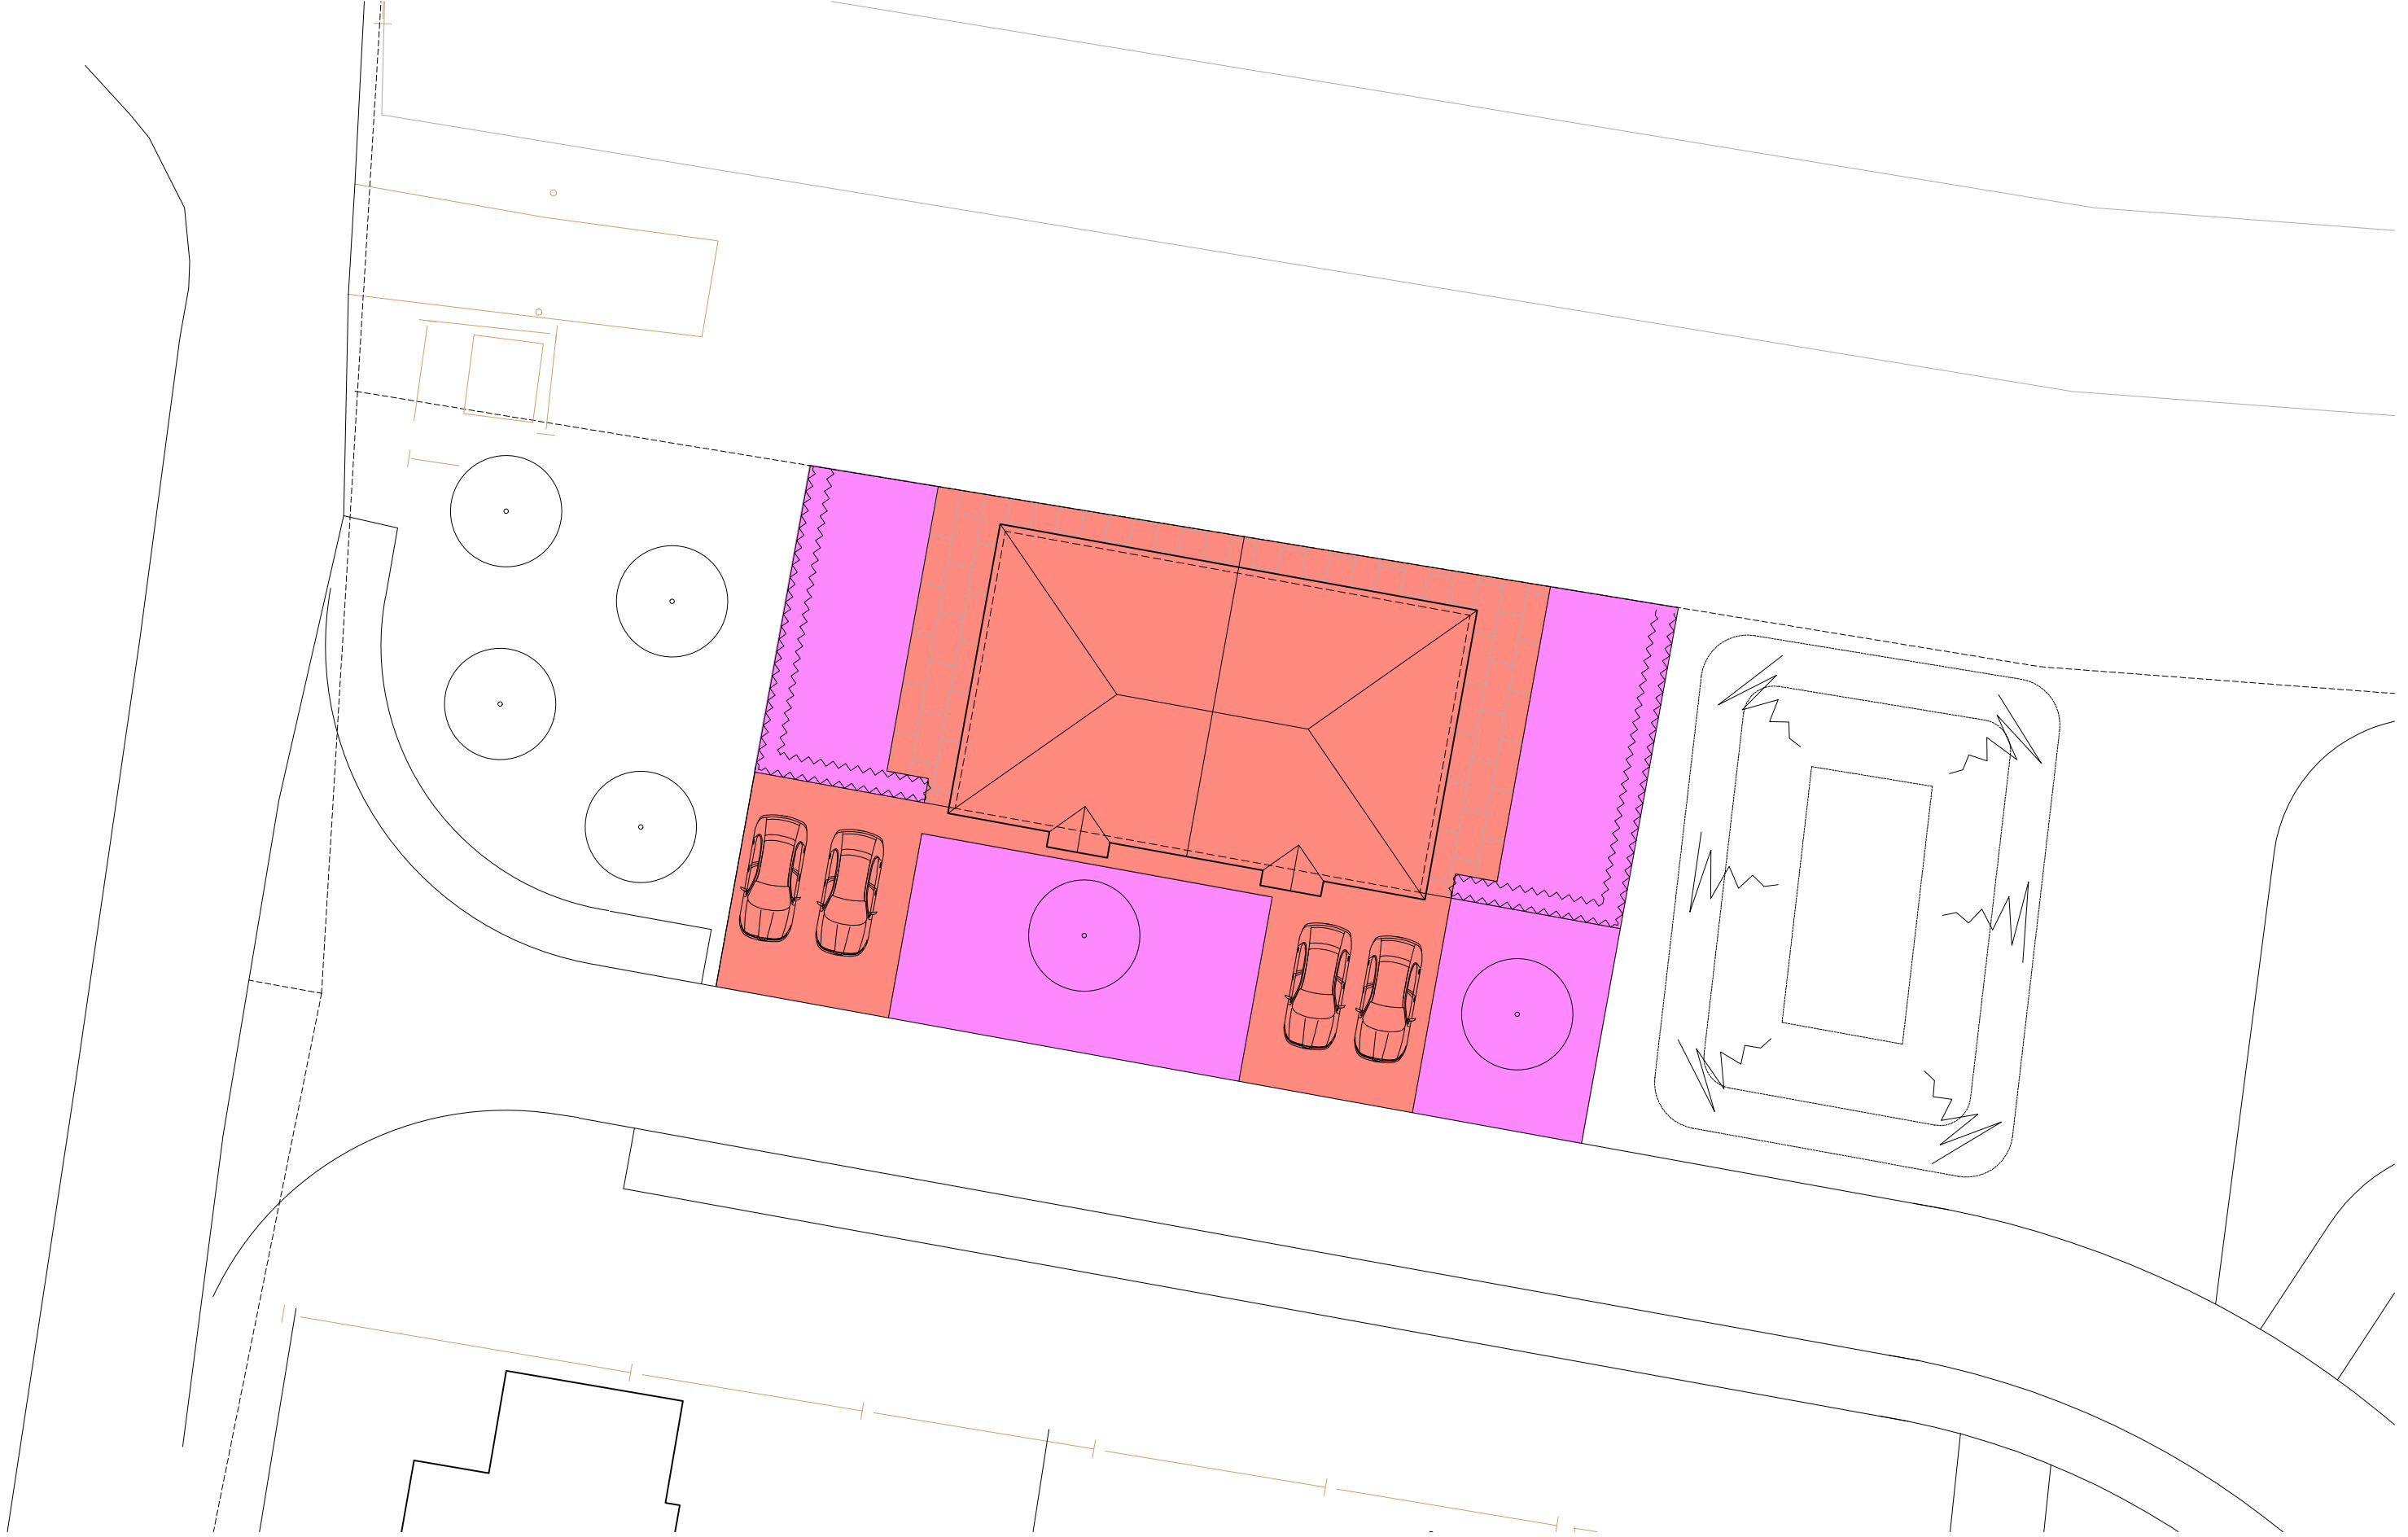

EXISTING BNG PLAN
scale 1:200

KEY:

 **MODIFIED GRASSLAND (498.5m²)**

PROPOSED BNG PLAN
scale 1:200

KEY:

 **SEALED SURFACE (299m²)**

 **VEGETATED GARDEN (199.5m²)**

Lincs Design Consultancy
12 Vickers Lane
South
Lincolnshire
LN11 9PZ
T 01509 411155
E admin@lincsdesignconsultancy.co.uk
www.lincsdesignconsultancy.co.uk

PROJECT	Wignals Wood, Wignals Gate, Holbeach, Spalding, Lincs
DATE	December 2025
TITLE	Biodiversity Net Gain Plans
SCALE	As Shown
ORIGINAL SIZE	A1
DRG STATUS	PLANNING
DRAWING NUMBER	LDC4657 - 12