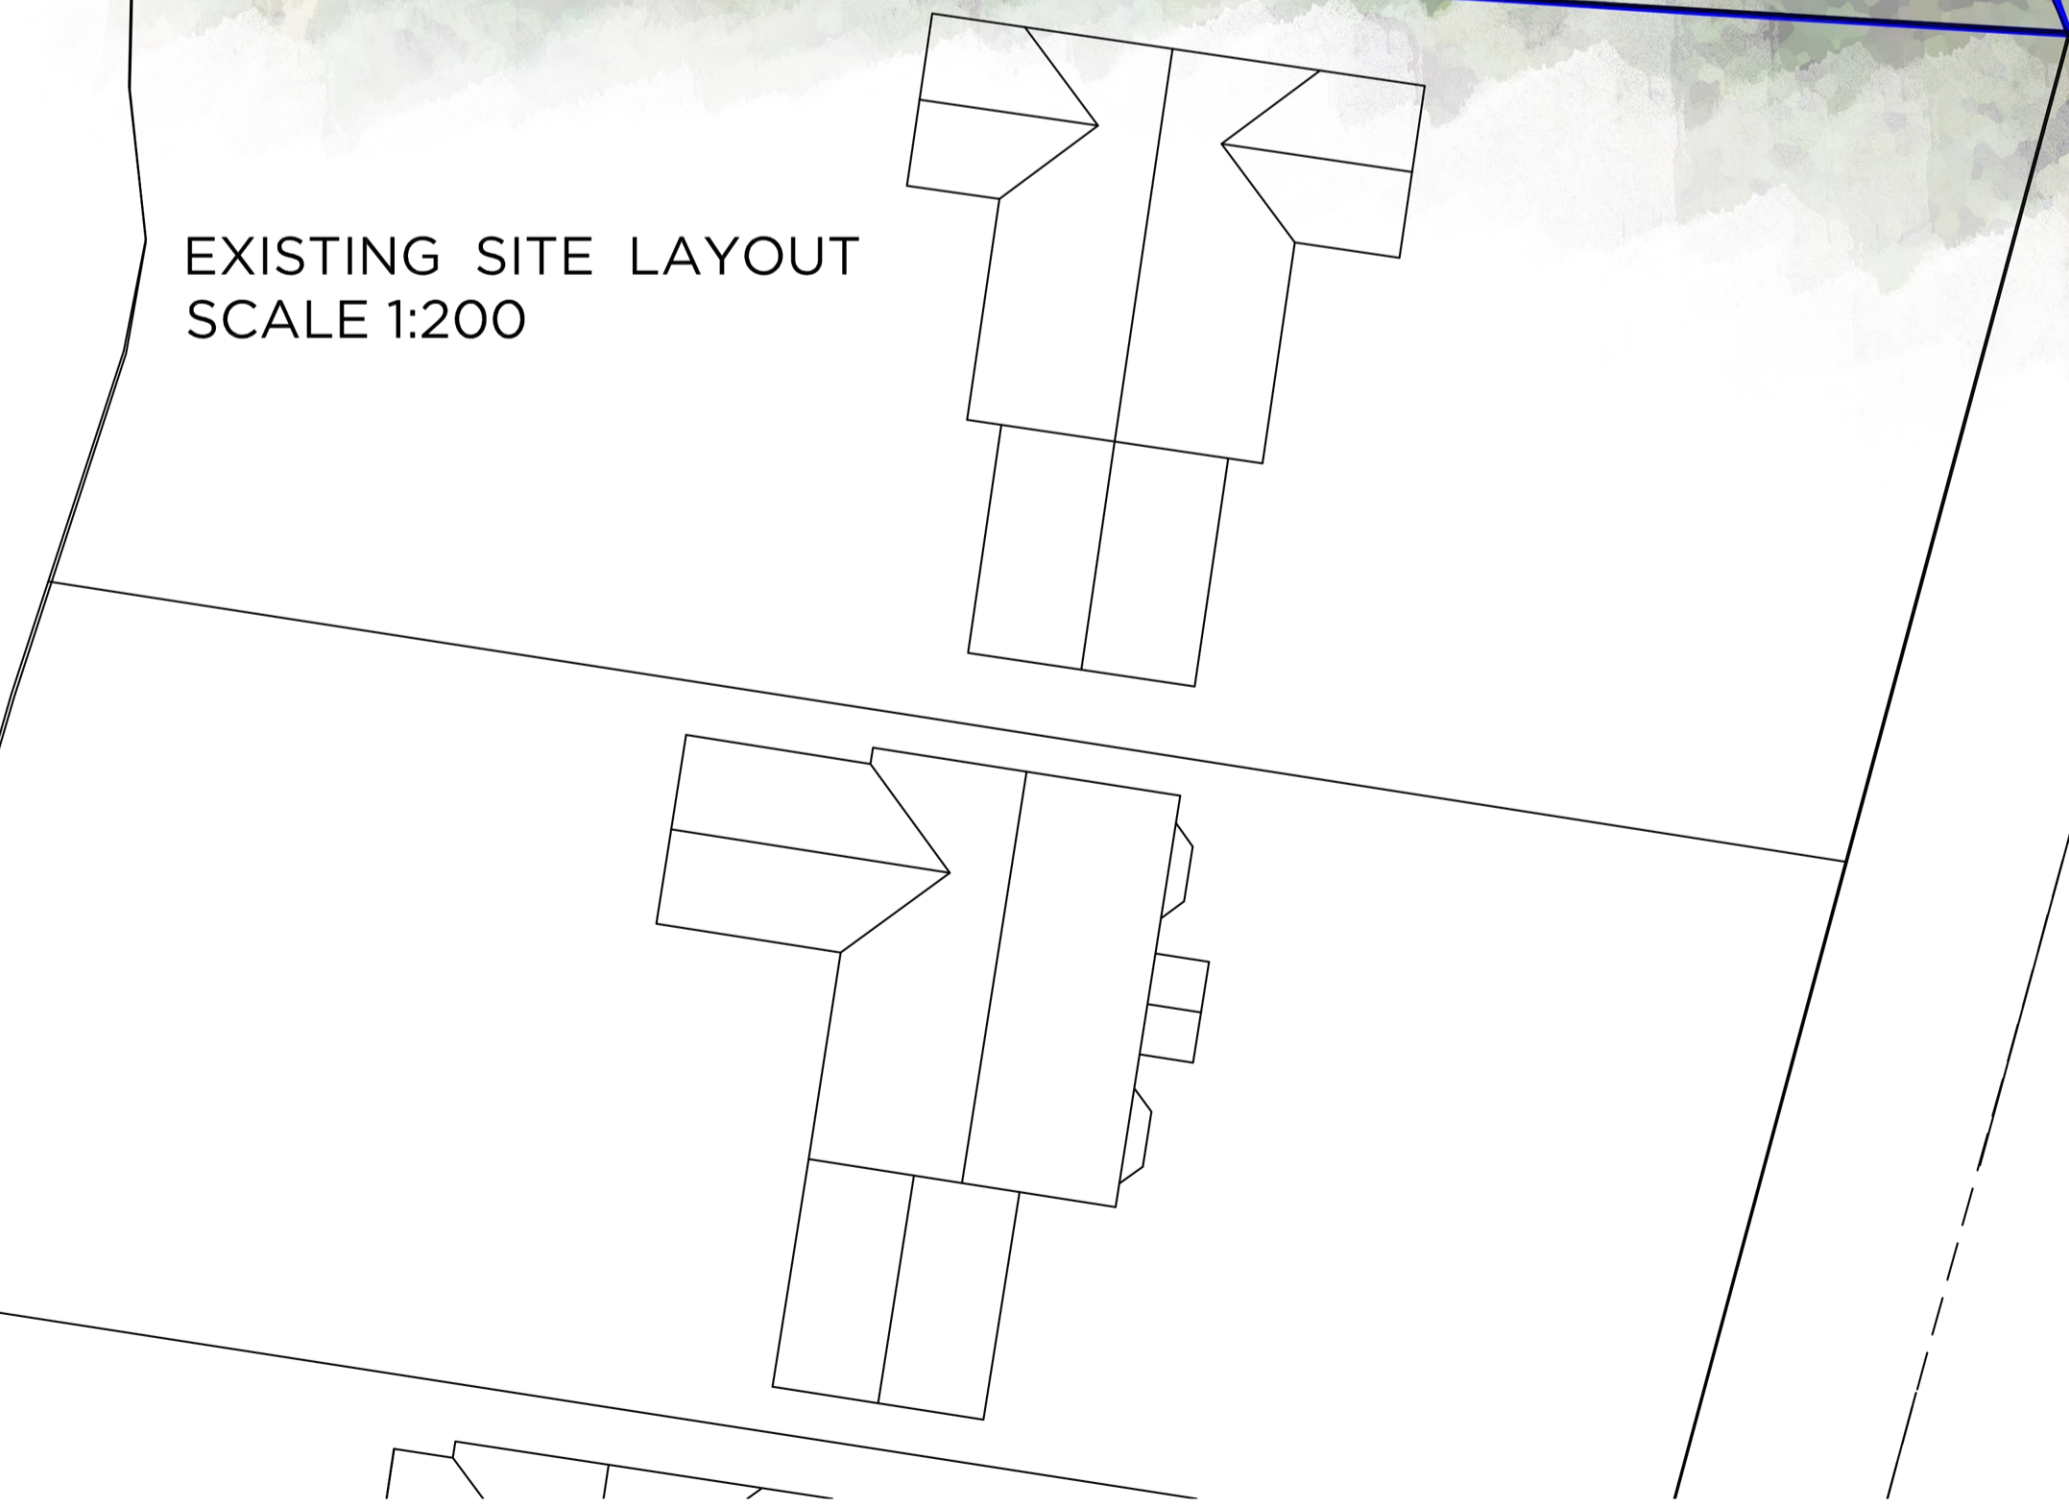

SITE LOCATION PLAN
 SCALE 1:1250

EXISTING SITE LAYOUT
 SCALE 1:200

seven22
 ARCHITECTURE LTD

22 SHORE VIEW, PETERBOROUGH CAMBRIDGESHIRE, PE7 8FS E:info@seven22.co.uk - T:07799 585277		
PROJECT PROPOSED DWELLING LAND OFF; FEN GATE MOULTON CHAPEL LINCOLNSHIRE PE12 0QA		
CLIENT Mr & Mrs SMITH		
TITLE SITE LOCATION & EXISTING SITE LAYOUT		
DRAWING No. 106 S01		
SCALE 1:1250 & 1:200 @ A1	DATE MARCH 2025	REV