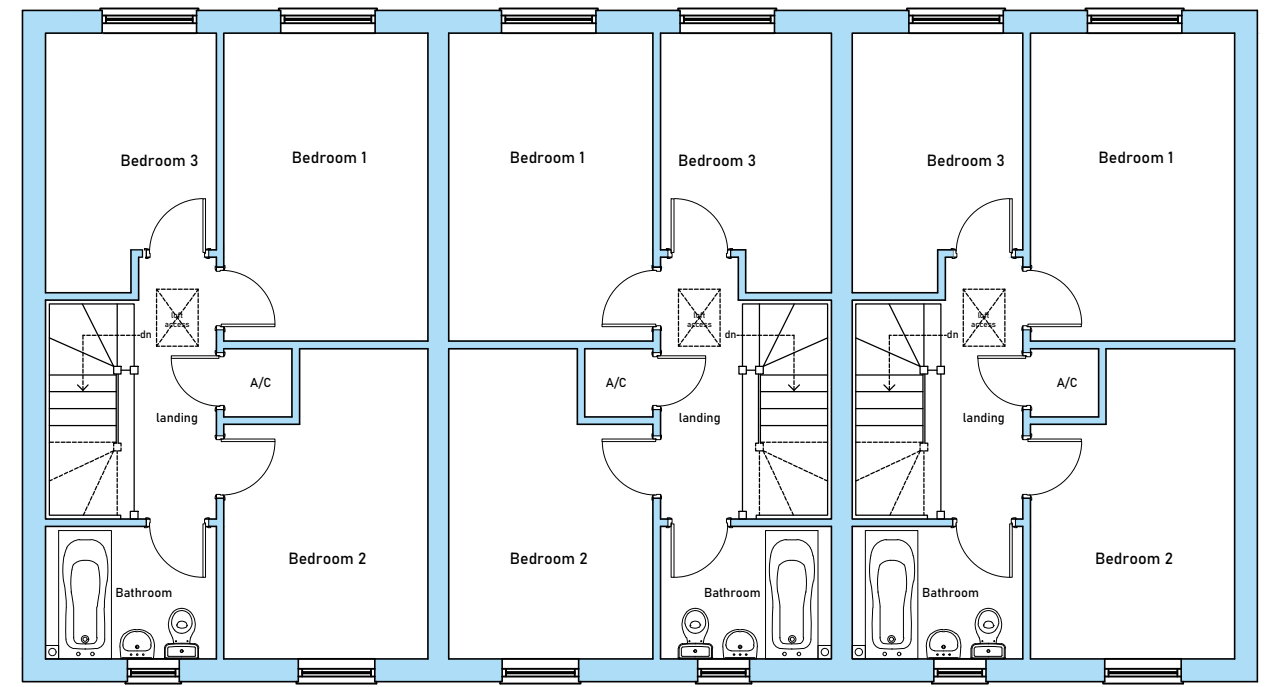

Ground floor plan
(83.71m² / 901.08ft²)

First floor plan

House Type - S303 V5 (Terrace)

Floor Plans

S303 V5 - 01 - Plans (Terrace)

1:100 @A3

Aug 2024

MD