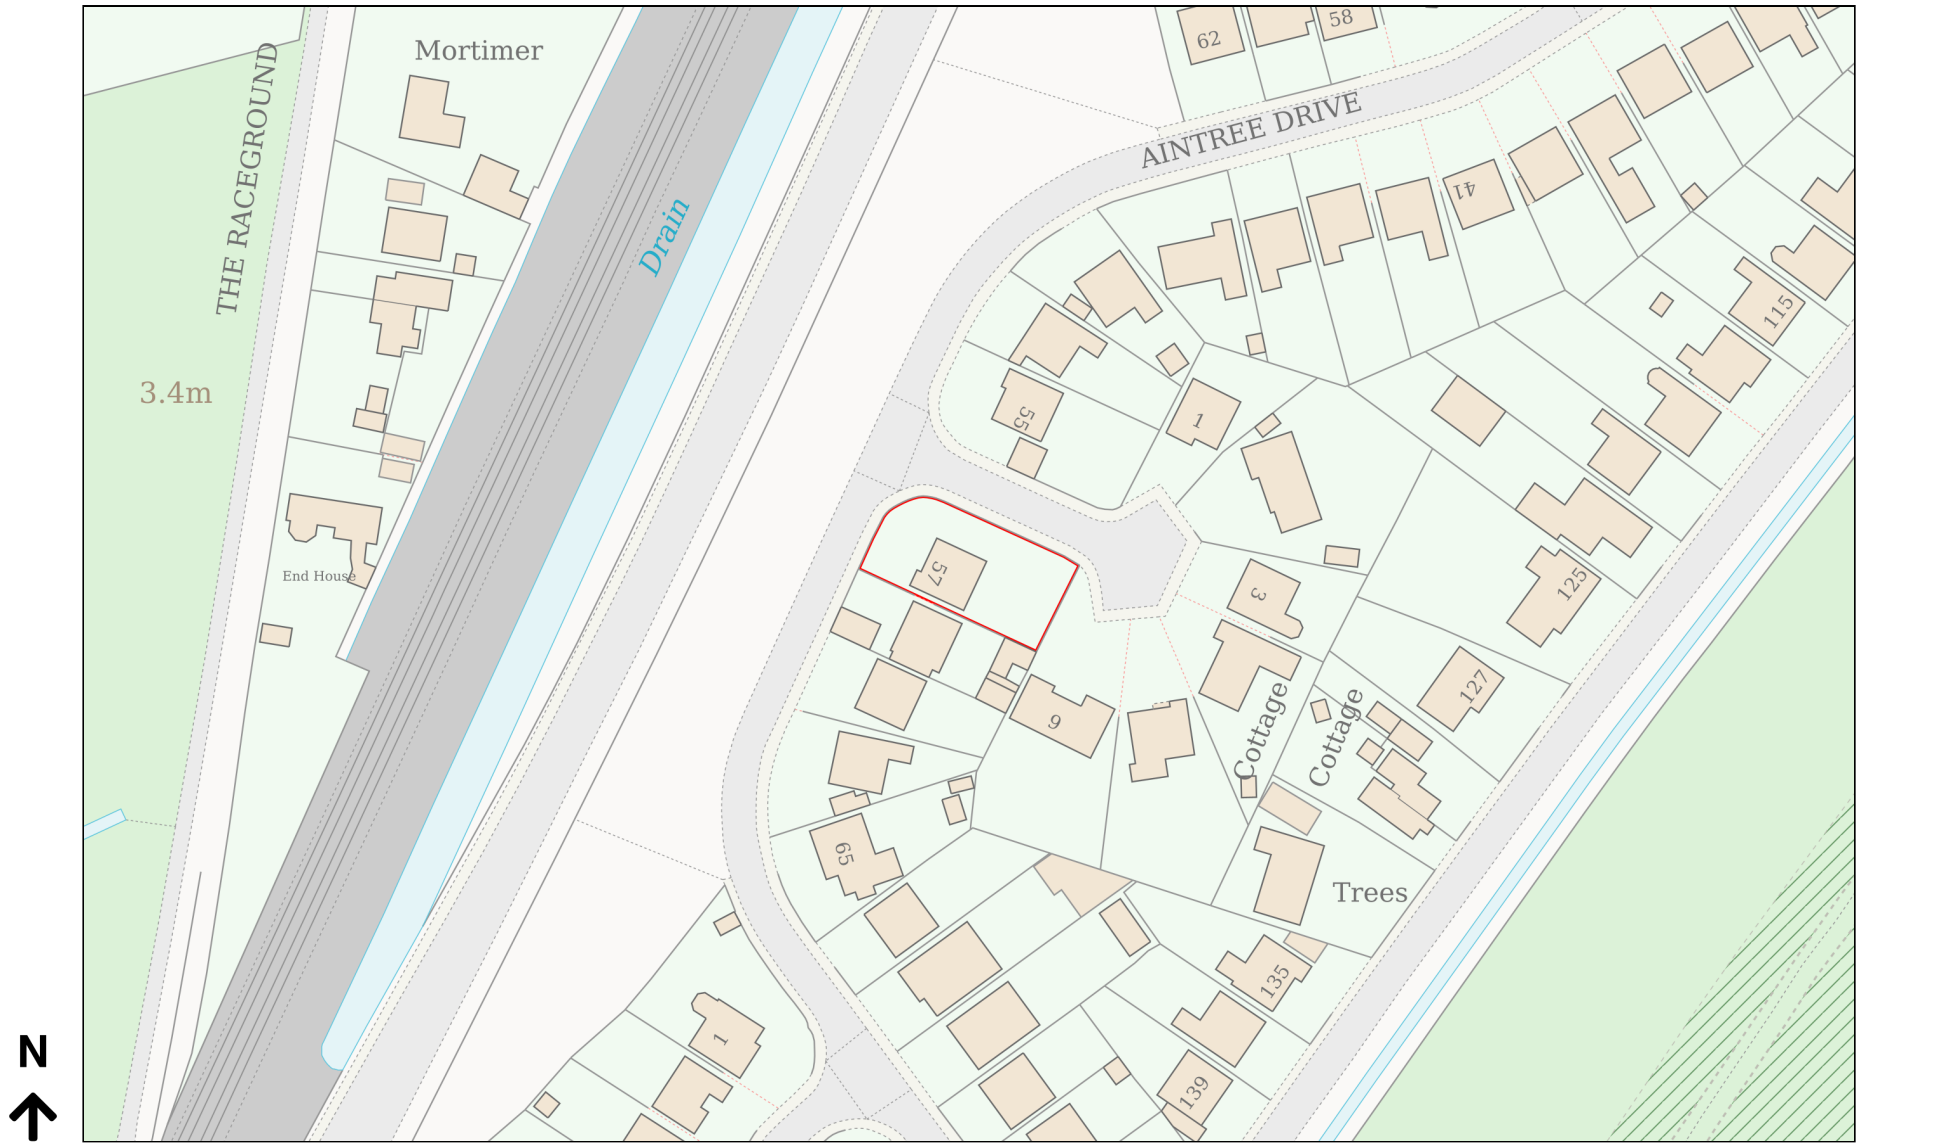

Location Plan

Site Address: 57, Aintree Drive, Spalding, PE11 3BT

Date Produced: 09-Nov-2025

Scale: 1:1250 @A4

Planning Portal Reference: PP-14473597v1