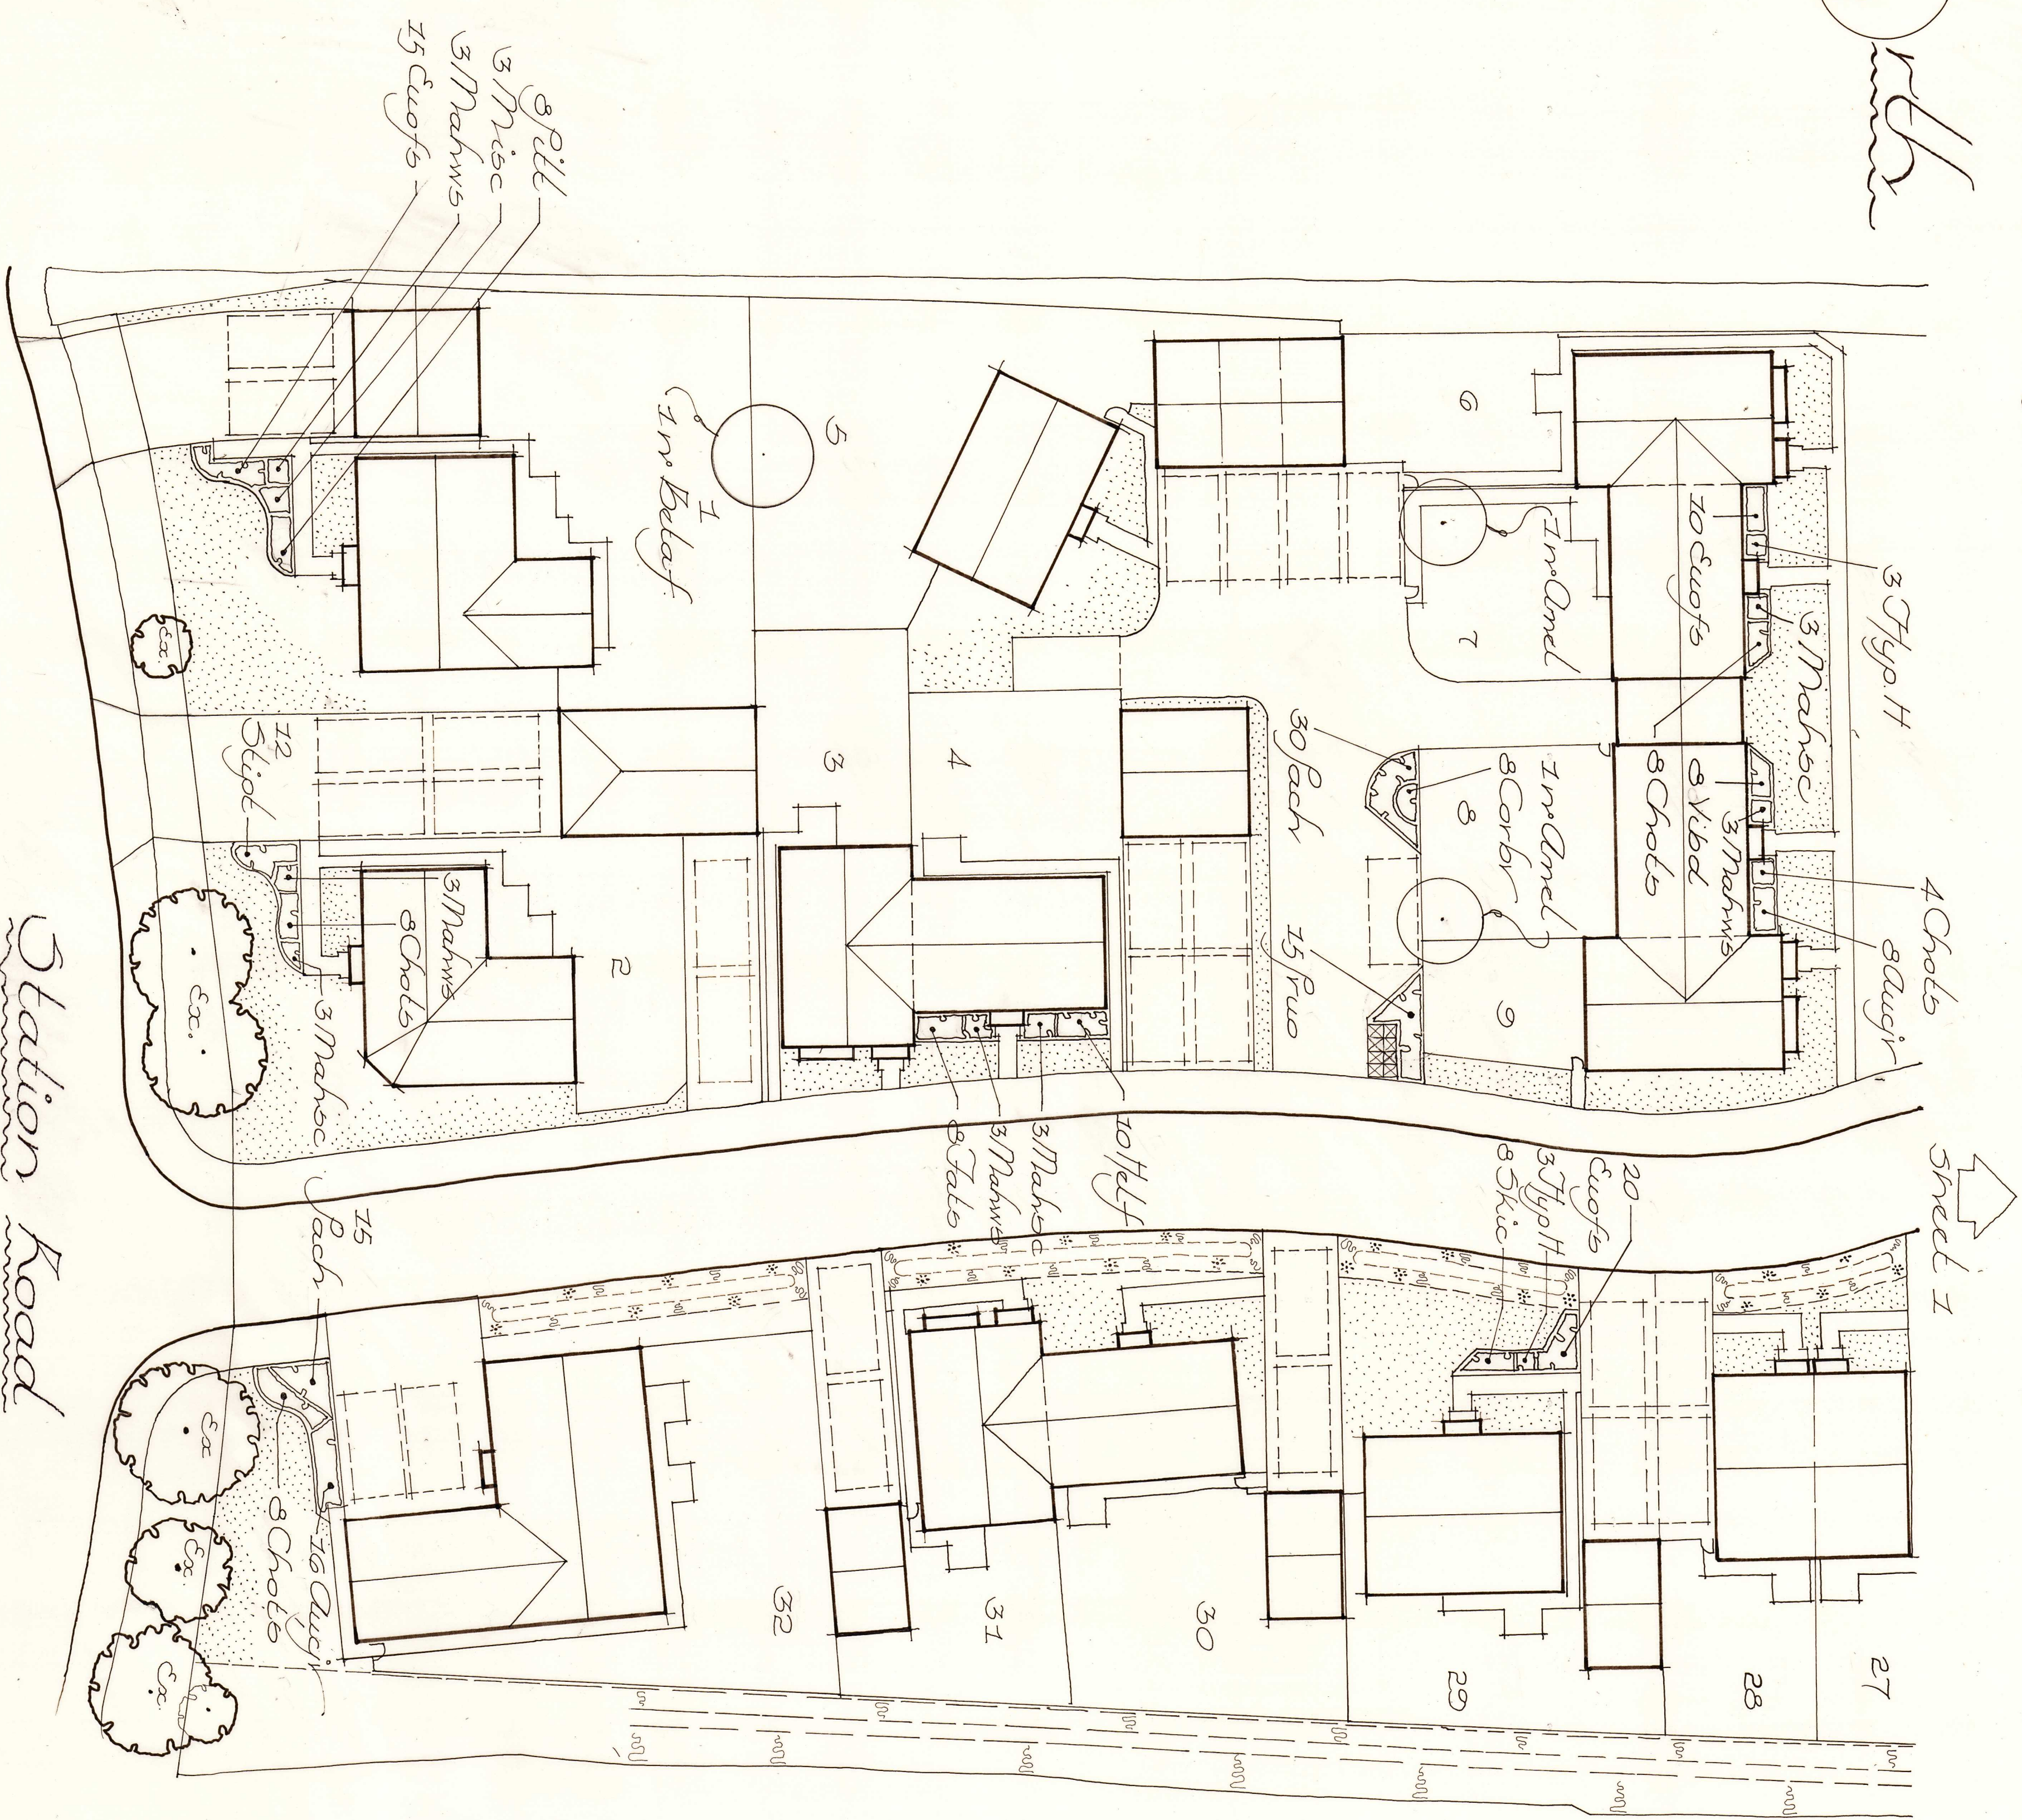

Ashwood Homes ~

Proposed Residential Development at

Station Road, Surfleet

Landscape Proposals

Z: 200 at A1 ~ Sheet 2 of 2

November 2019 ~ SKS/L41

- Key ~
- ~ denotes shrub planting
 - ~ denotes triple staked trees (in grass)
 - ~ denotes single staked trees
 - ~ denotes phragmites bed to pond
 - ~ denotes turf to front gardens
 - ~ denotes Cmorogate SG22c
 - ~ denotes Cmorogate SM8 to swales.
 - ~ denotes existing trees.

Station Road