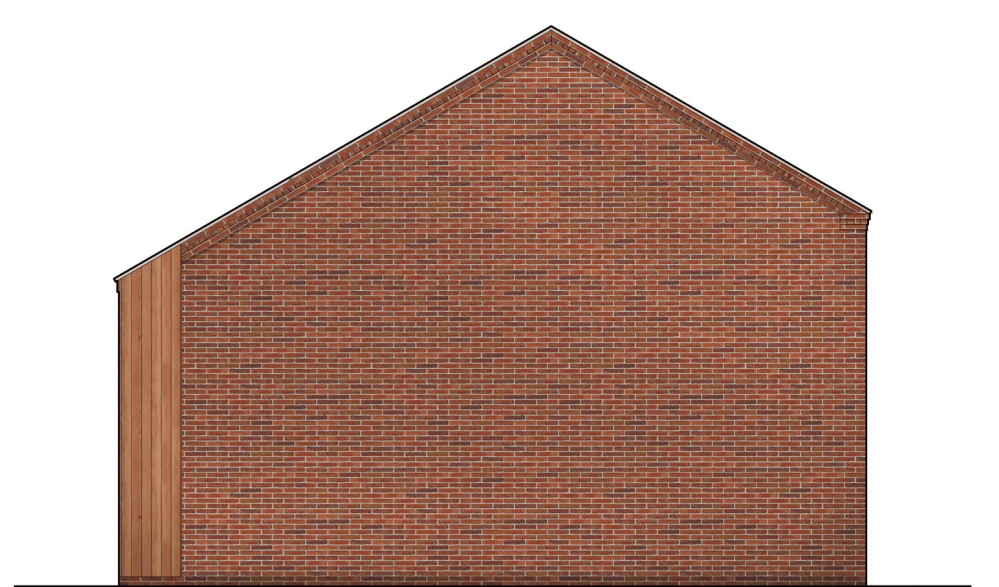

South Elevation

East Elevation

North Elevation

West Elevation

Client
Mr GJR & Mrs KF Swindells

Project
The Mermaid Inn, Surfleet

Drawing
Proposed Coloured Elevations

Job Number
1447-1