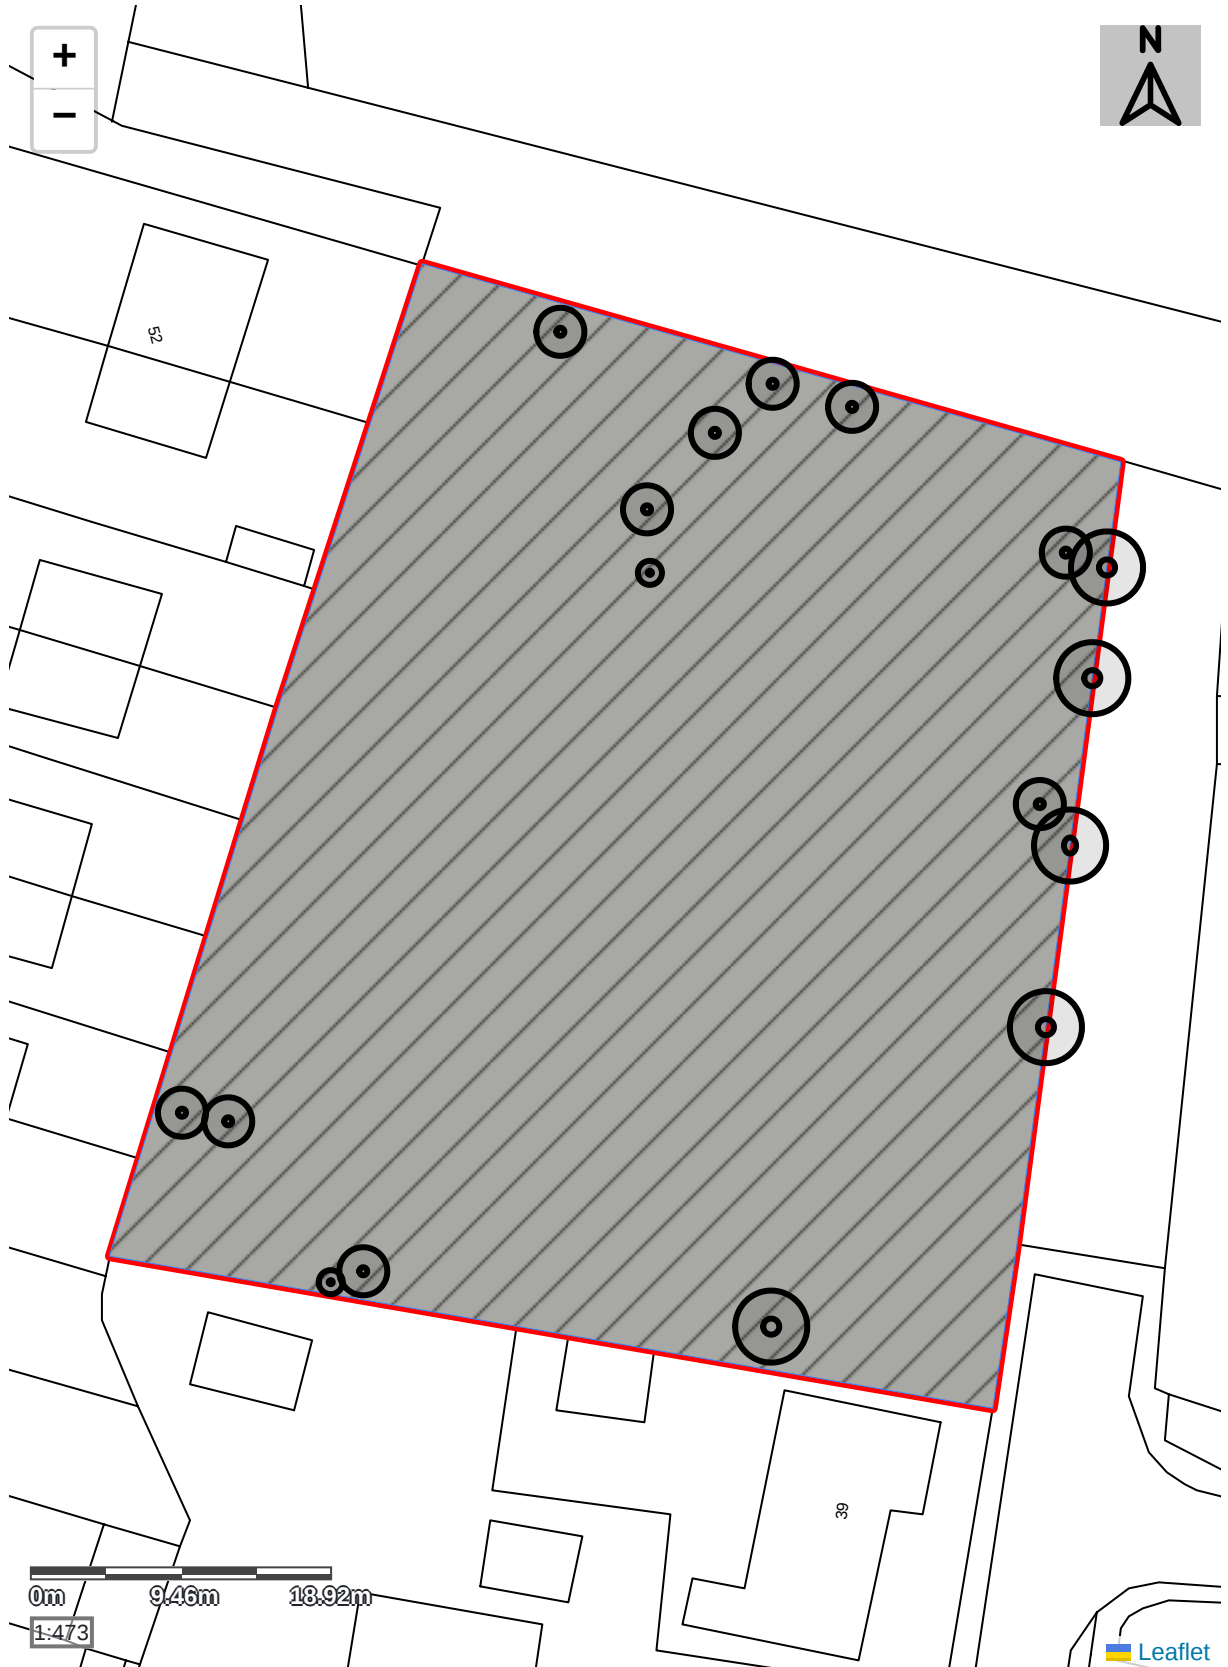

**Pre-Development Plan
Baseline Map**

Post-Development Plan
Post-Development Map

Onsite Habitat Plan | Symbology

All symbology based on UKHAB recommendations.

Colour Code	Habitat Description
	Ruderal Ephemeral
	Urban rural tree
	Modified grassland
	Artificial unvegetated, unsealed surface
	Developed land; sealed surface
	Vegetated garden
	Species-rich native hedgerow
	Enhanced Area (Overlay)

Post-Development Plan
Post-Development (Per Habitat)

0m 9.46m 18.92m
1:473

Area-Baseline

Ref	Colour Code	Habitat Description
1		Ruderal/Ephemeral

Area-Intended-Works

Ref	Colour Code	Habitat Description
1		Modified grassland
2		Artificial unvegetated, unsealed surface
3		Developed land; sealed surface
4		Vegetated garden

Area-Enhancements

Ref	Colour Code	Habitat Description
1		Ruderal/Ephemeral

Hedgerow-Intended-Works

Ref	Colour Code	Habitat Description
1		Species-rich native hedgerow
2		Species-rich native hedgerow
3		Species-rich native hedgerow
4		Species-rich native hedgerow