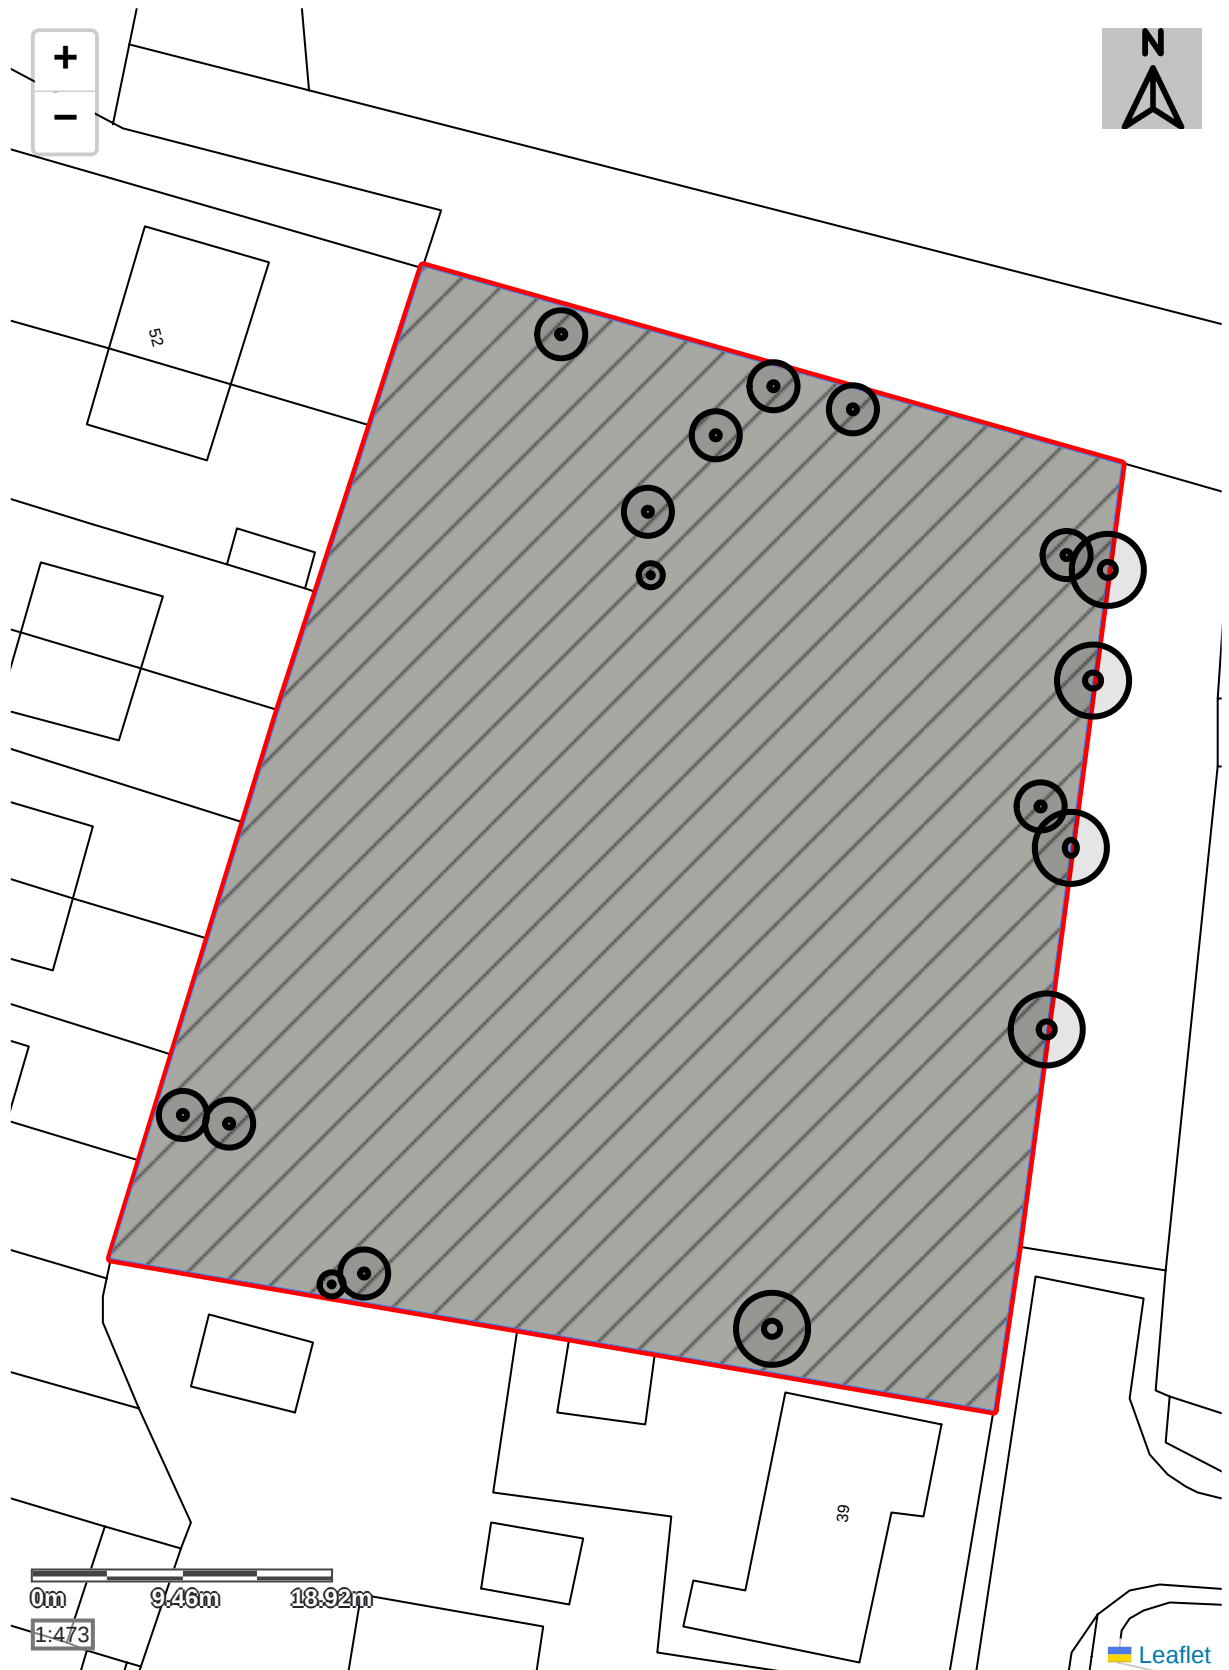

Pre-Development Plan Baseline Map

**Post-Development Plan
Post-Development Map**

Onsite Habitat Plan | Symbology

All symbology based on UKHAB recommendations.

Colour Code	Habitat Description
	Ruderal Ephemeral
	Urban rural tree
	Modified grassland
	Artificial unvegetated, unsealed surface
	Developed land; sealed surface
	Vegetated garden
	Species-rich native hedgerow

**Post-Development Plan
Post-Development (Per Habitat)**

0m 9.46m 18.92m
1:473

Area-Baseline

Ref	Colour Code	Habitat Description
1		Ruderal/Ephemeral

Area-Intended-Works

Ref	Colour Code	Habitat Description
1		Modified grassland
2		Artificial unvegetated, unsealed surface
3		Developed land; sealed surface
4		Vegetated garden

Hedgerow-Intended-Works

Ref	Colour Code	Habitat Description
1		Species-rich native hedgerow
2		Species-rich native hedgerow
3		Species-rich native hedgerow
4		Species-rich native hedgerow