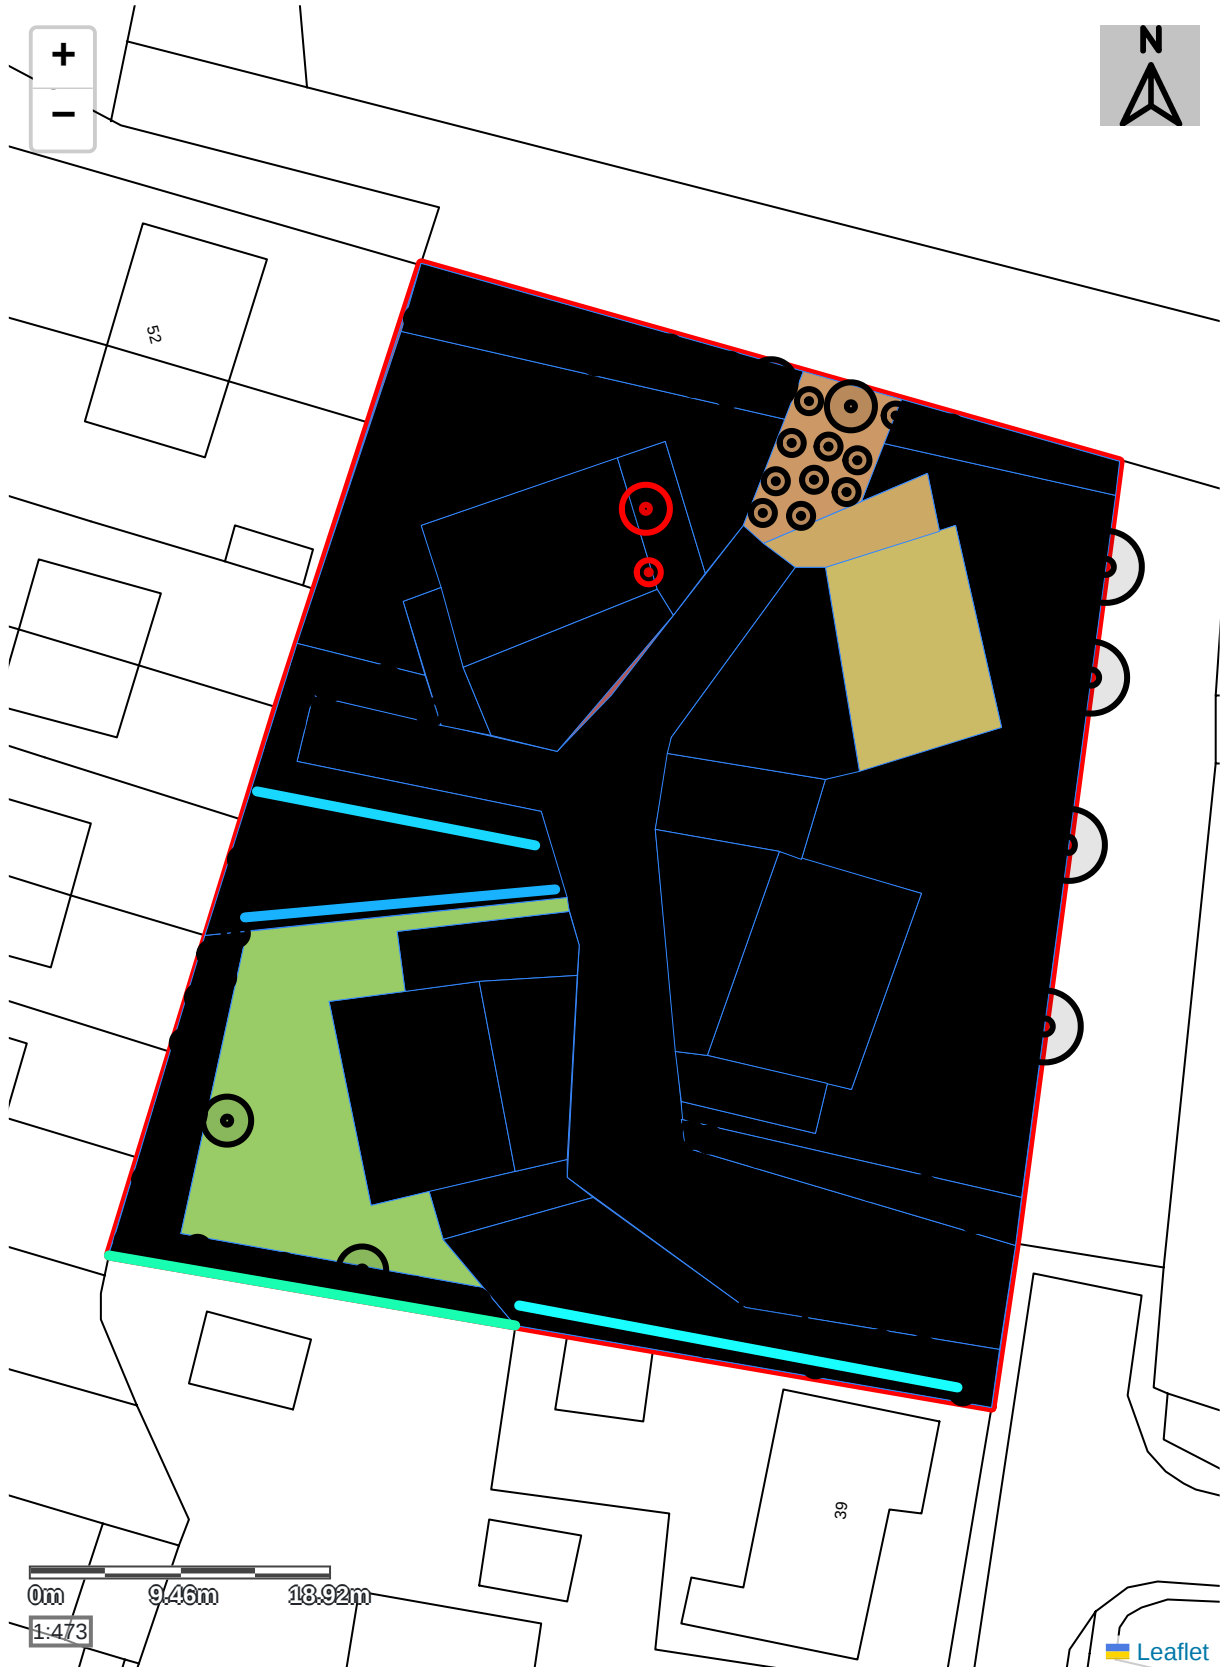

Pre-Development Plan Baseline Map

**Post-Development Plan
Post-Development Map**

Onsite Habitat Plan | Symbology

All symbology based on UKHAB recommendations.

Colour Code	Habitat Description
	Ruderal Ephemeral
	Urban rural tree
	Modified grassland
	Artificial unvegetated, unsealed surface
	Developed land; sealed surface
	Vegetated garden
	Species-rich native hedgerow

**Post-Development Plan
Post-Development (Per Habitat)**

0m 9.46m 18.92m
1:473

Area-Baseline

Ref	Colour Code	Habitat Description
1		Ruderal/Ephemeral

Area-Intended-Works

Ref	Colour Code	Habitat Description
1		Modified grassland
2		Artificial unvegetated, unsealed surface
3		Developed land; sealed surface
4		Vegetated garden

Hedgerow-Intended-Works

Ref	Colour Code	Habitat Description
1		Species-rich native hedgerow
2		Species-rich native hedgerow
3		Species-rich native hedgerow
4		Species-rich native hedgerow