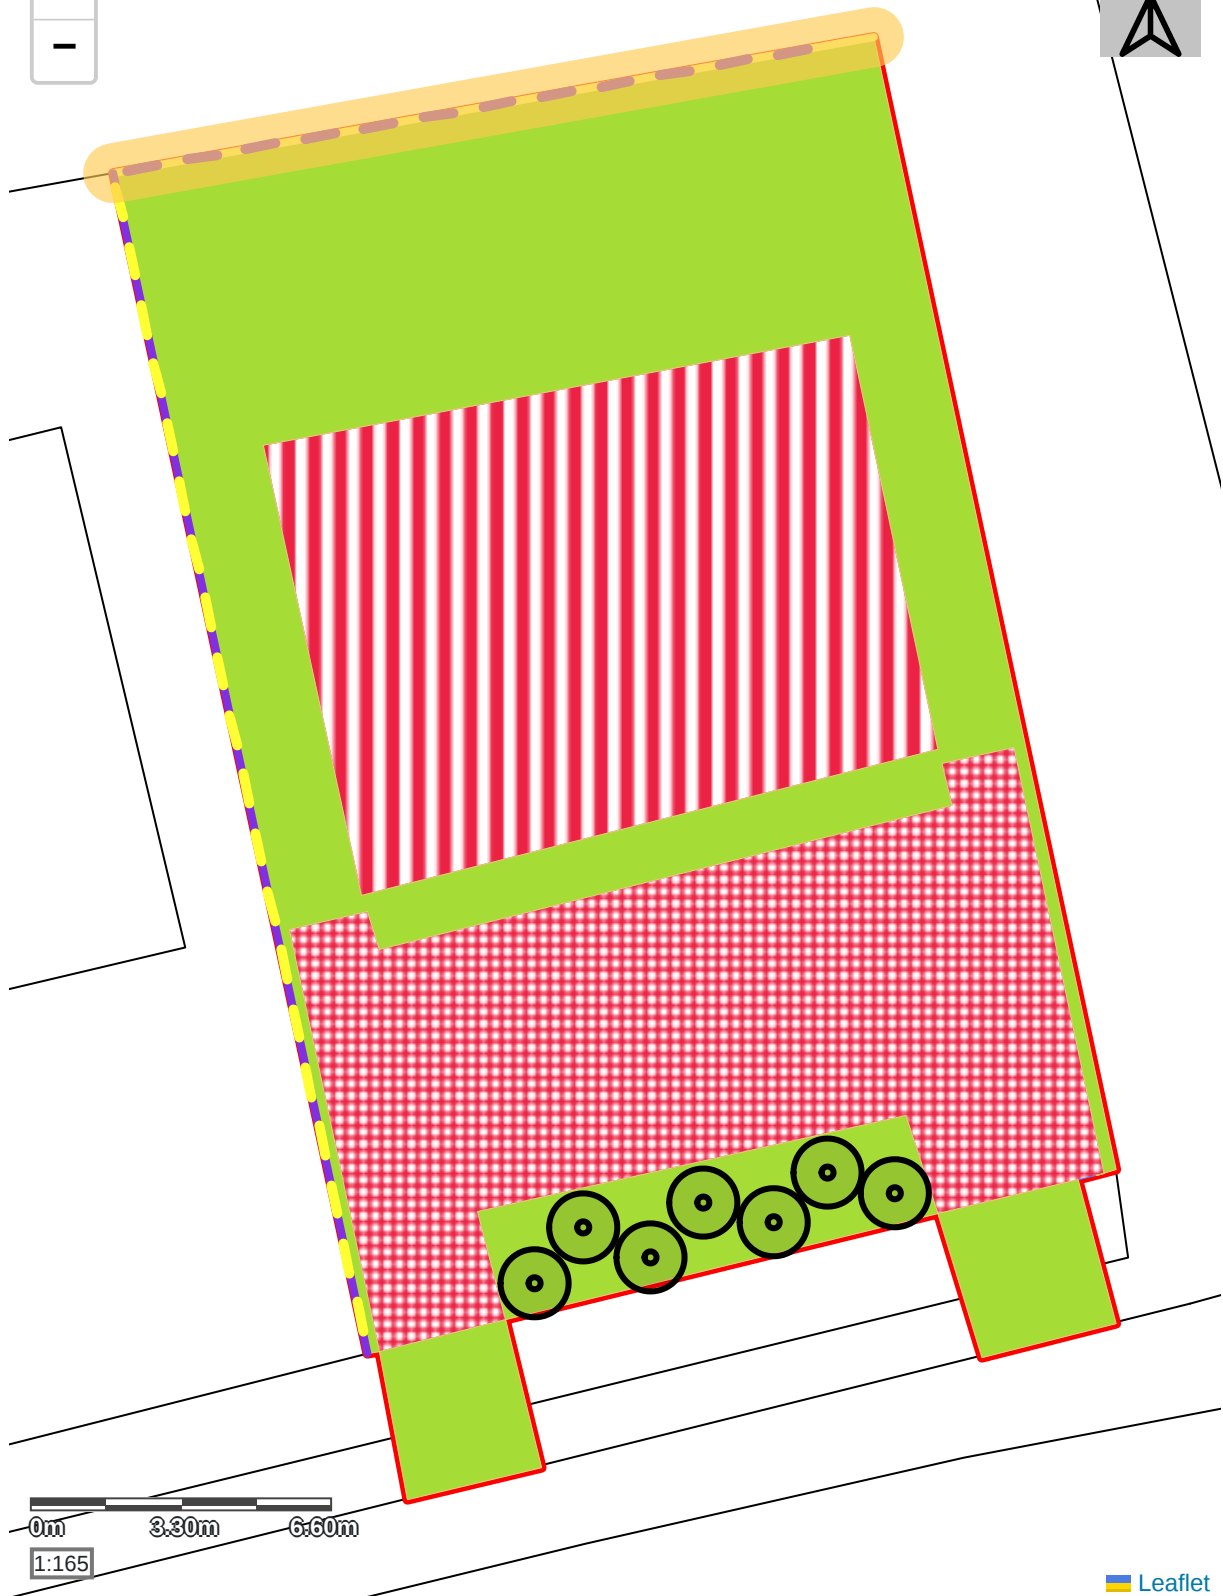

Pre-Development Plan Baseline Map

**Post-Development Plan
Post-Development Map**

Onsite Habitat Plan | Symbology

All symbology based on UKHAB recommendations.

| Colour Code | Habitat Description |
|---|--|
|  | Modified grassland |
|  | Urban rural tree |
|  | Artificial unvegetated, unsealed surface |
|  | Developed land; sealed surface |
|  | Native hedgerow |
|  | Native hedgerow with trees |
|  | Enhanced Area (Overlay) |

**Post-Development Plan
Post-Development (Per Habitat)**

Area-Baseline

| Ref | Colour Code | Habitat Description |
|-----|-------------|---------------------|
| 1 | | Modified grassland |

Area-Intended-Works