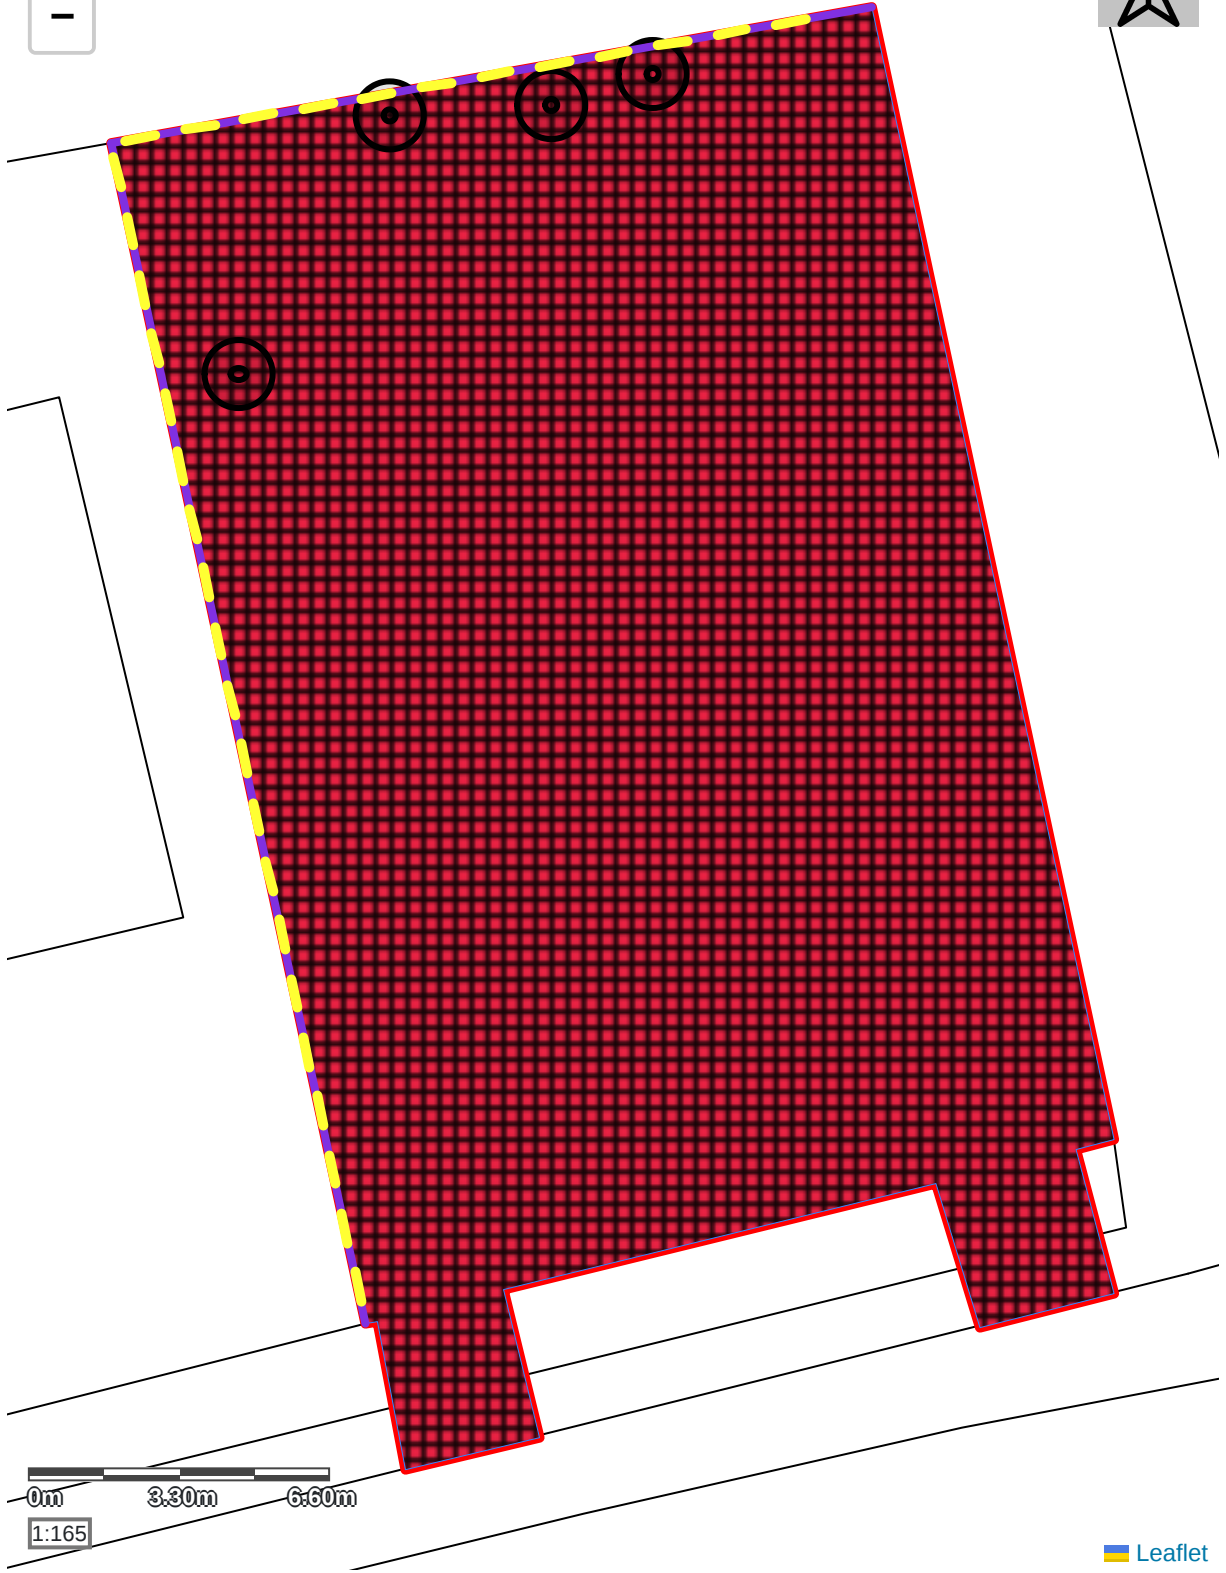

Pre-Development Plan Baseline Map

Post-Development Plan
Post-Development Map

Onsite Habitat Plan | Symbology

All symbology based on UKHAB recommendations.

Colour Code	Habitat Description
	Urban rural tree
	Vegetated garden
	Artificial unvegetated, unsealed surface
	Developed land; sealed surface
	Native hedgerow

**Post-Development Plan
Post-Development (Per Habitat)**

Area-Baseline

Ref	Colour Code	Habitat Description
1		Vegetated garden

Area-Intended-Works

Ref	Colour Code	Habitat Description
1		Artificial unvegetated, unsealed surface
2		Developed land; sealed surface

Hedgerow-Baseline

Ref	Colour Code	Habitat Description
1		Native hedgerow
2		Native hedgerow