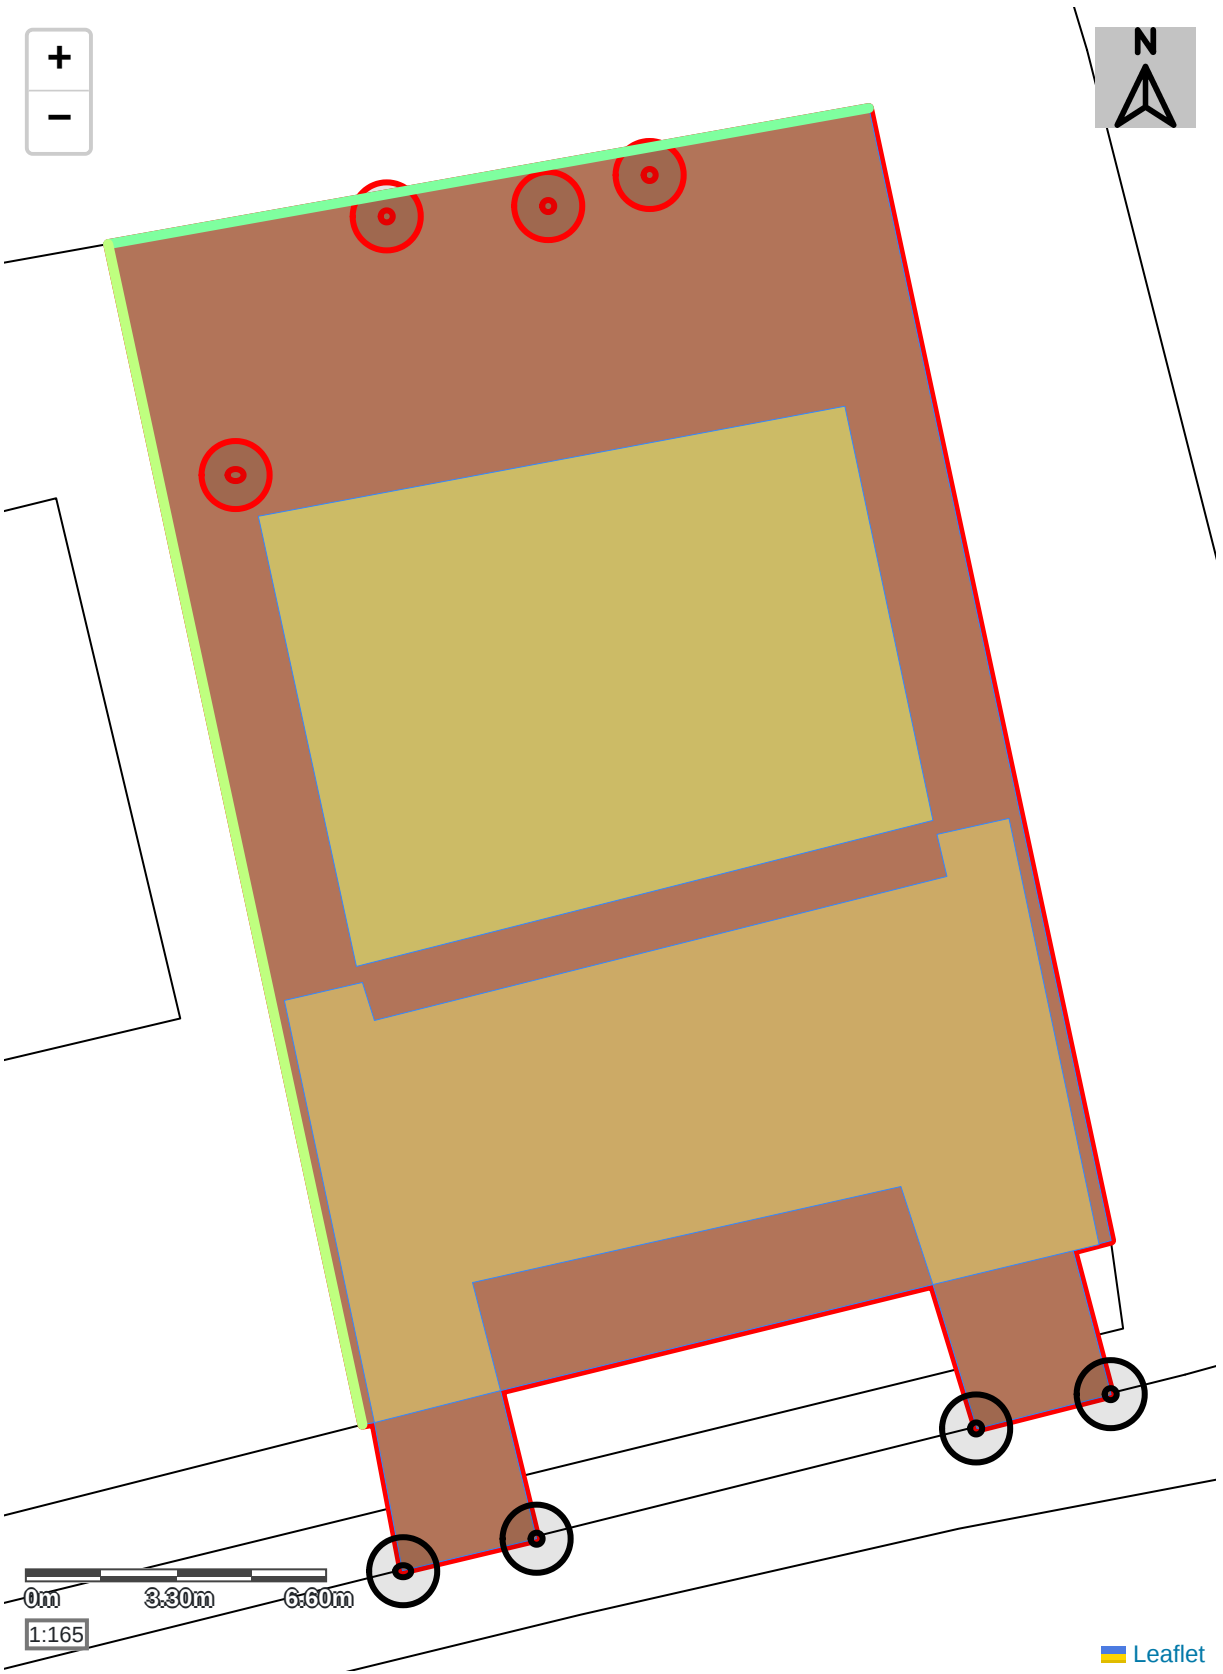

Pre-Development Plan Baseline Map

Post-Development Plan
Post-Development Map

Onsite Habitat Plan | Symbology

All symbology based on UKHAB recommendations.

Colour Code	Habitat Description
	Urban rural tree
	Vegetated garden
	Artificial unvegetated, unsealed surface
	Developed land; sealed surface
	Native hedgerow

**Post-Development Plan
Post-Development (Per Habitat)**

Area-Baseline

Ref	Colour Code	Habitat Description
1		Vegetated garden

Area-Intended-Works

Ref	Colour Code	Habitat Description
1		Artificial unvegetated, unsealed surface
2		Developed land; sealed surface

Hedgerow-Baseline

Ref	Colour Code	Habitat Description
1		Native hedgerow
2		Native hedgerow