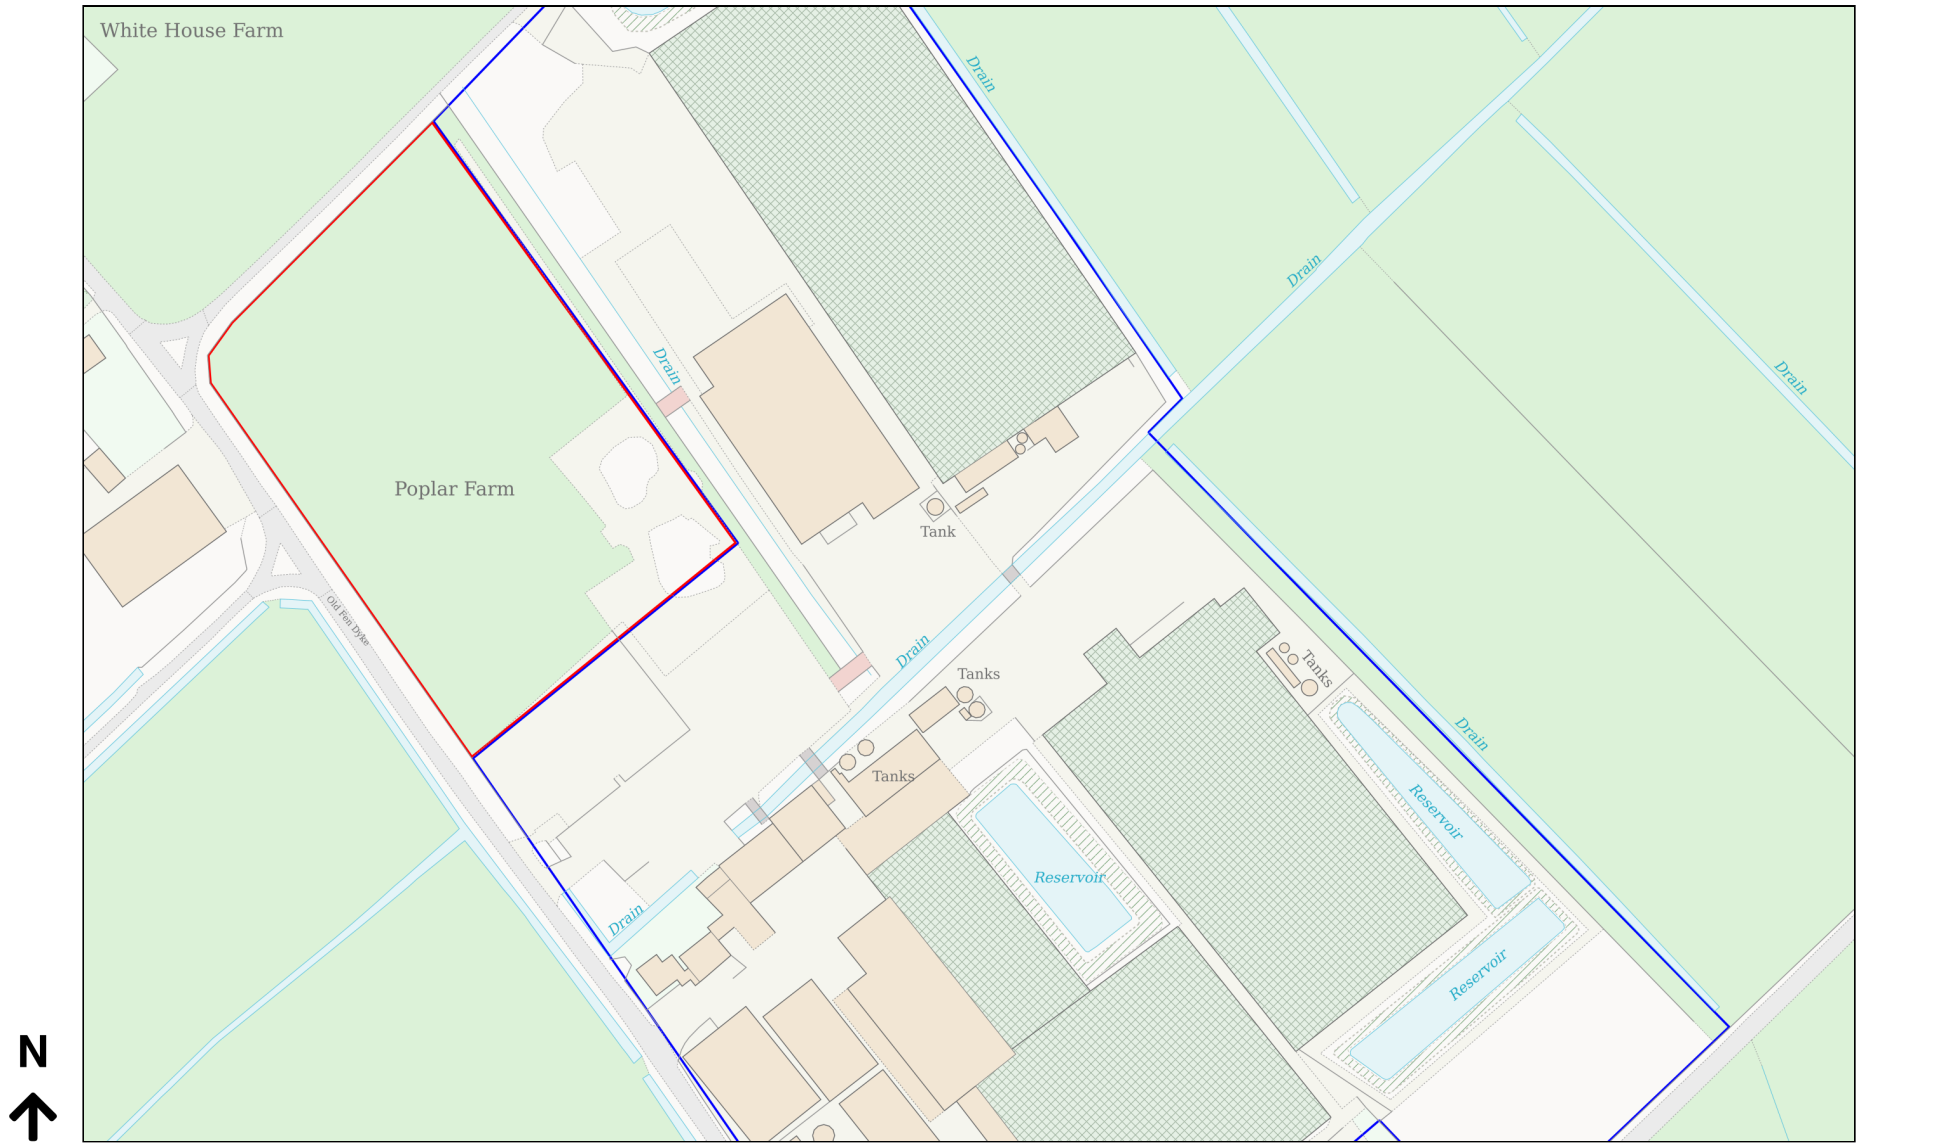

Location Plan

Site Address: Poplar Farm, Old Fendyke, Sutton St James, Spalding, PE12 0HE

Date Produced: 07-Nov-2024

Scale: 1:2500 @A4

Planning Portal Reference: PP-13518492v1