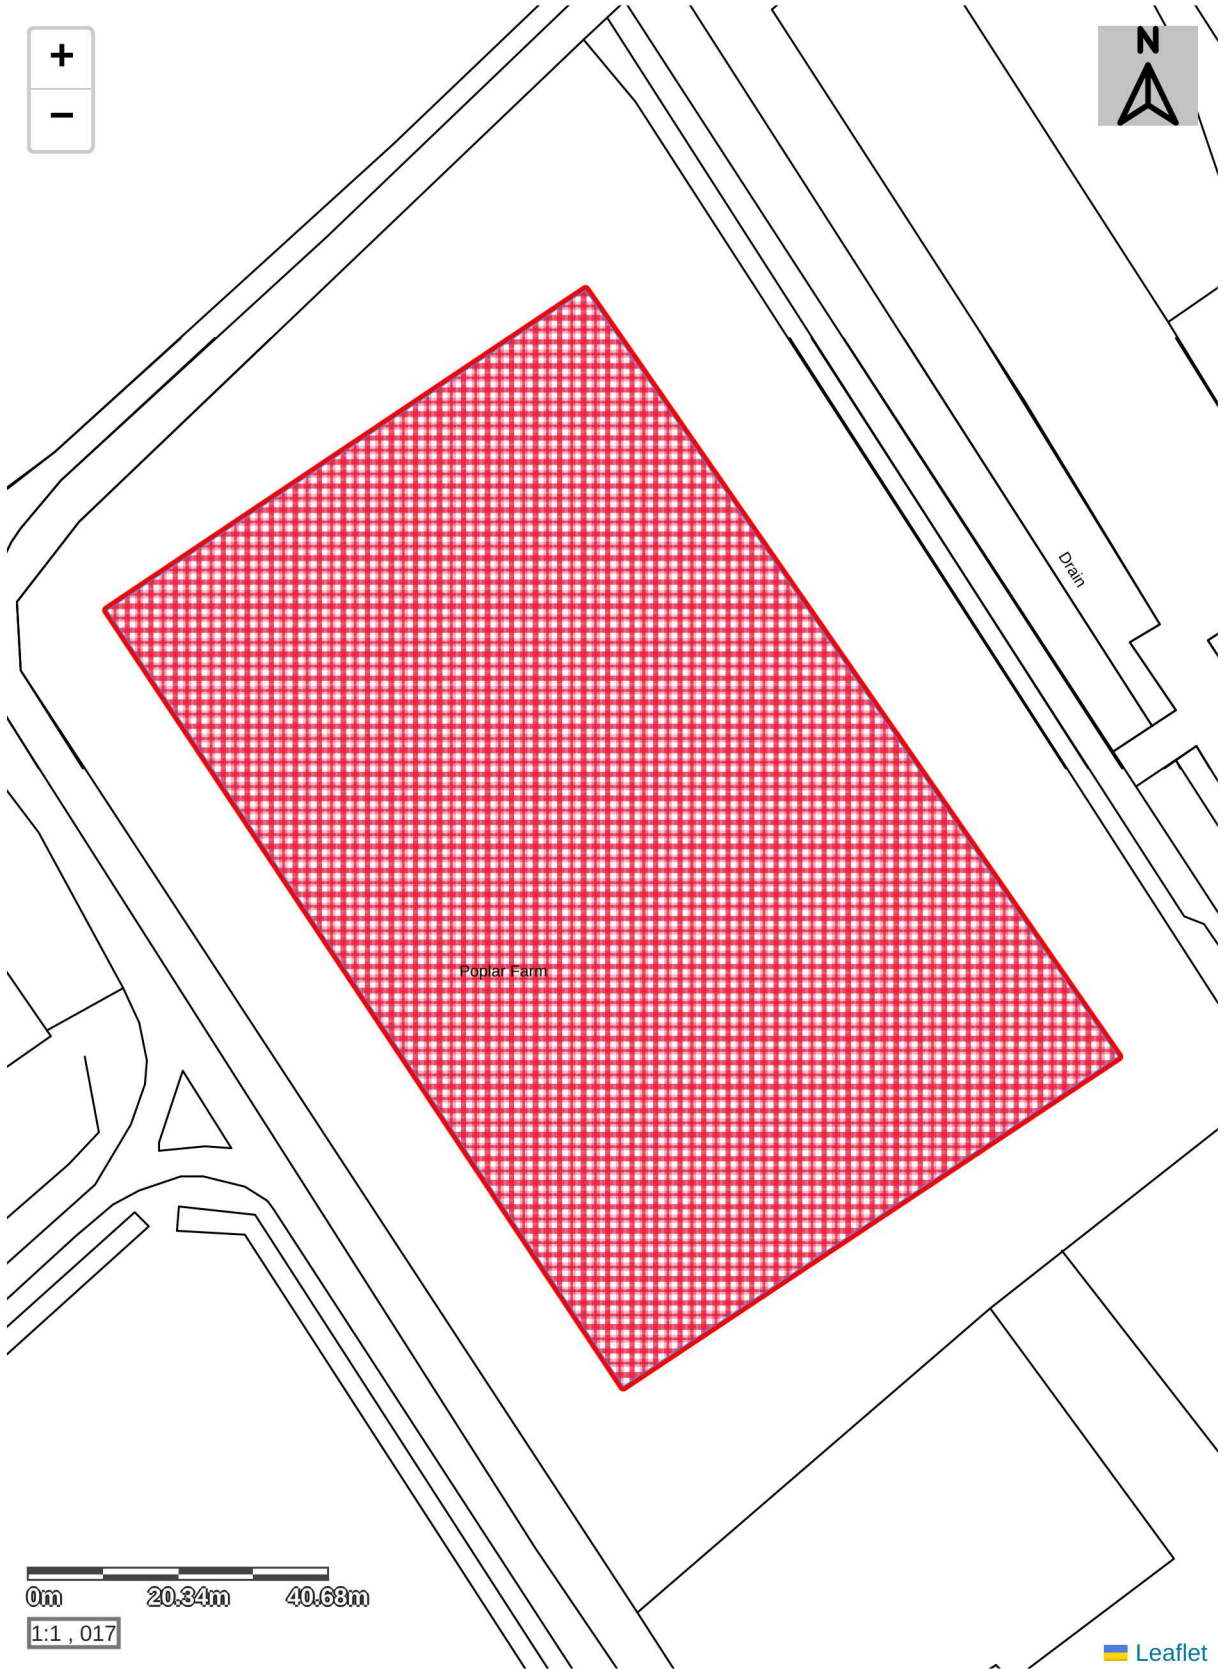

# **Pre-Development Plan Baseline Map**

0m 20.34m 40.68m  
1:1,017

**Post-Development Plan  
Post-Development Map**

## Onsite Habitat Plan | Symbology

All symbology based on UKHAB recommendations.

Colour Code	Habitat Description
	Artificial unvegetated, unsealed surface
	Developed land; sealed surface

**Post-Development Plan  
Post-Development (Per Habitat)**

## Area-Baseline

Ref	Colour Code	Habitat Description
1		Artificial unvegetated, unsealed surface

## Area-Intended-Works

Ref	Colour Code	Habitat Description
1		Developed land; sealed surface