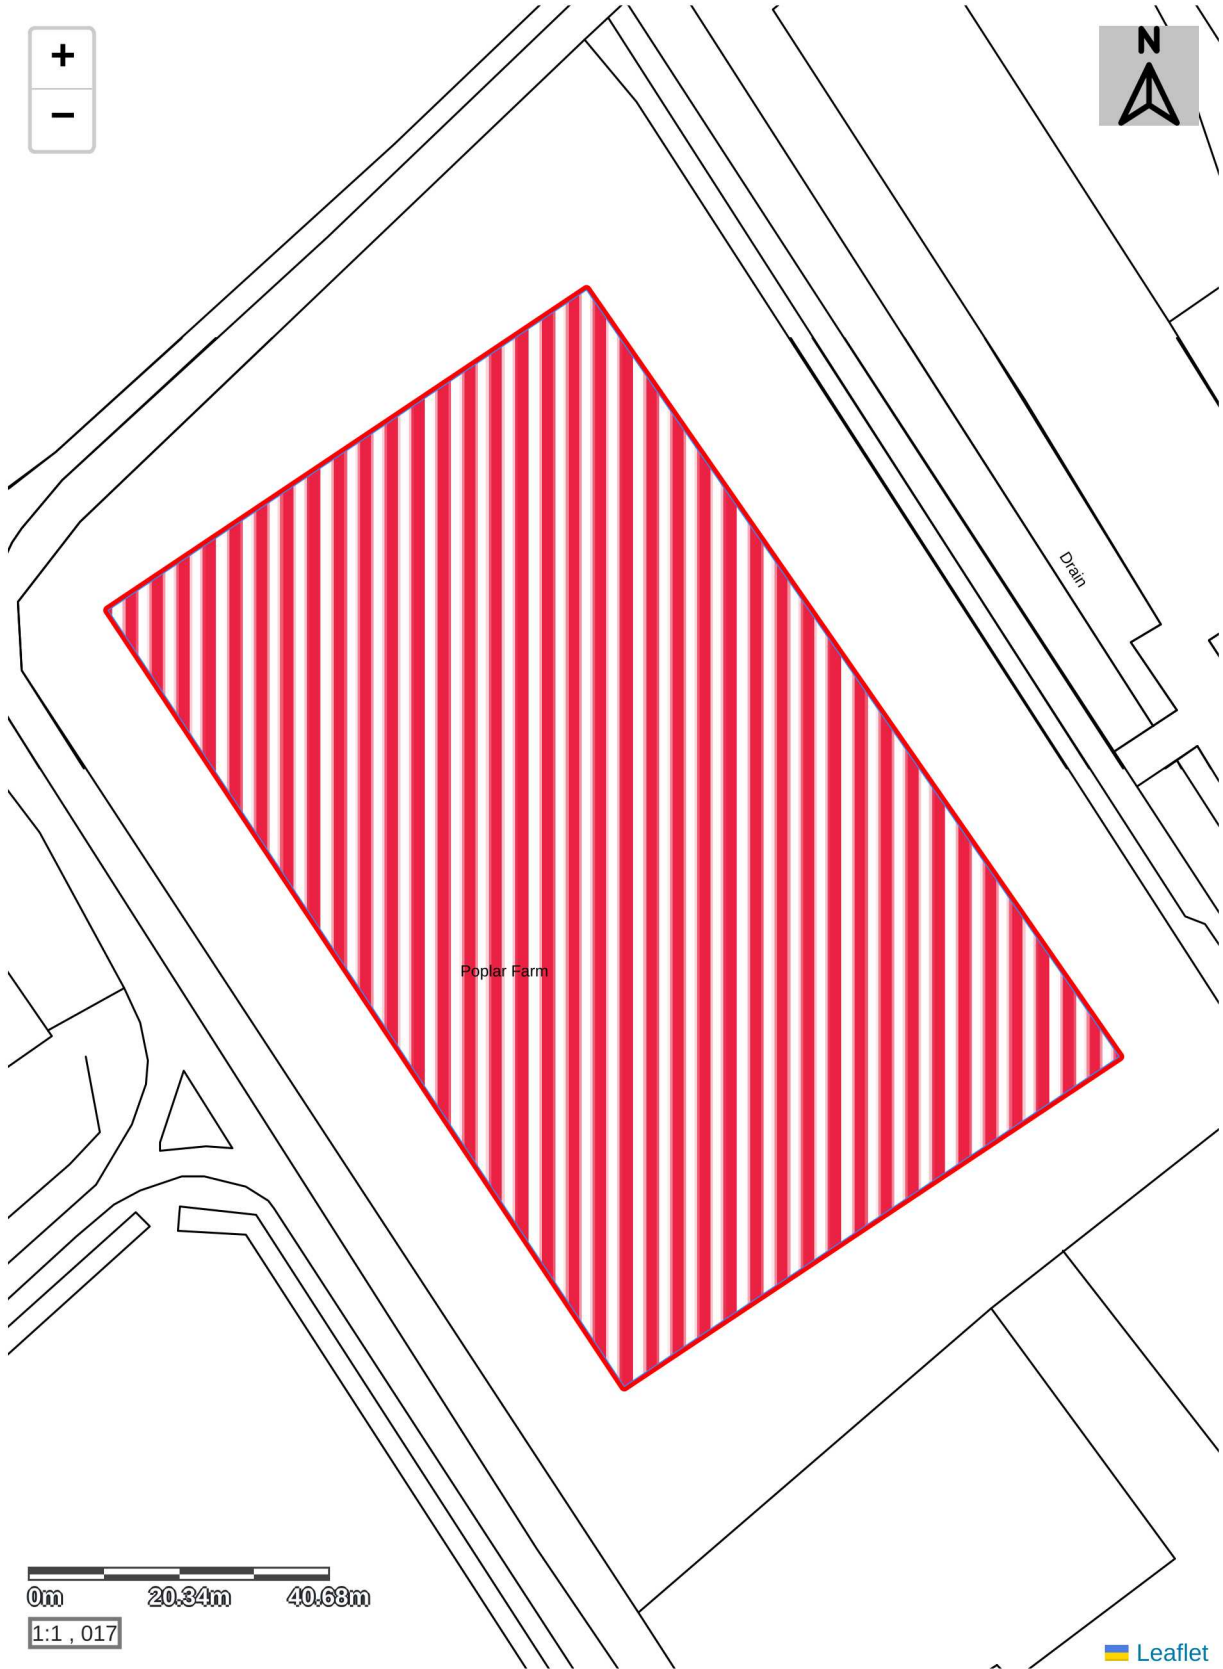

# **Pre-Development Plan Baseline Map**

0m 20.34m 40.68m  
1:1,017

**Post-Development Plan  
Post-Development Map**

## Onsite Habitat Plan | Symbology

All symbology based on UKHAB recommendations.

Colour Code	Habitat Description
	Artificial unvegetated, unsealed surface
	Developed land; sealed surface

**Post-Development Plan  
Post-Development (Per Habitat)**

## Area-Baseline

Ref	Colour Code	Habitat Description
1		Artificial unvegetated, unsealed surface

## Area-Intended-Works

Ref	Colour Code	Habitat Description
1		Developed land; sealed surface