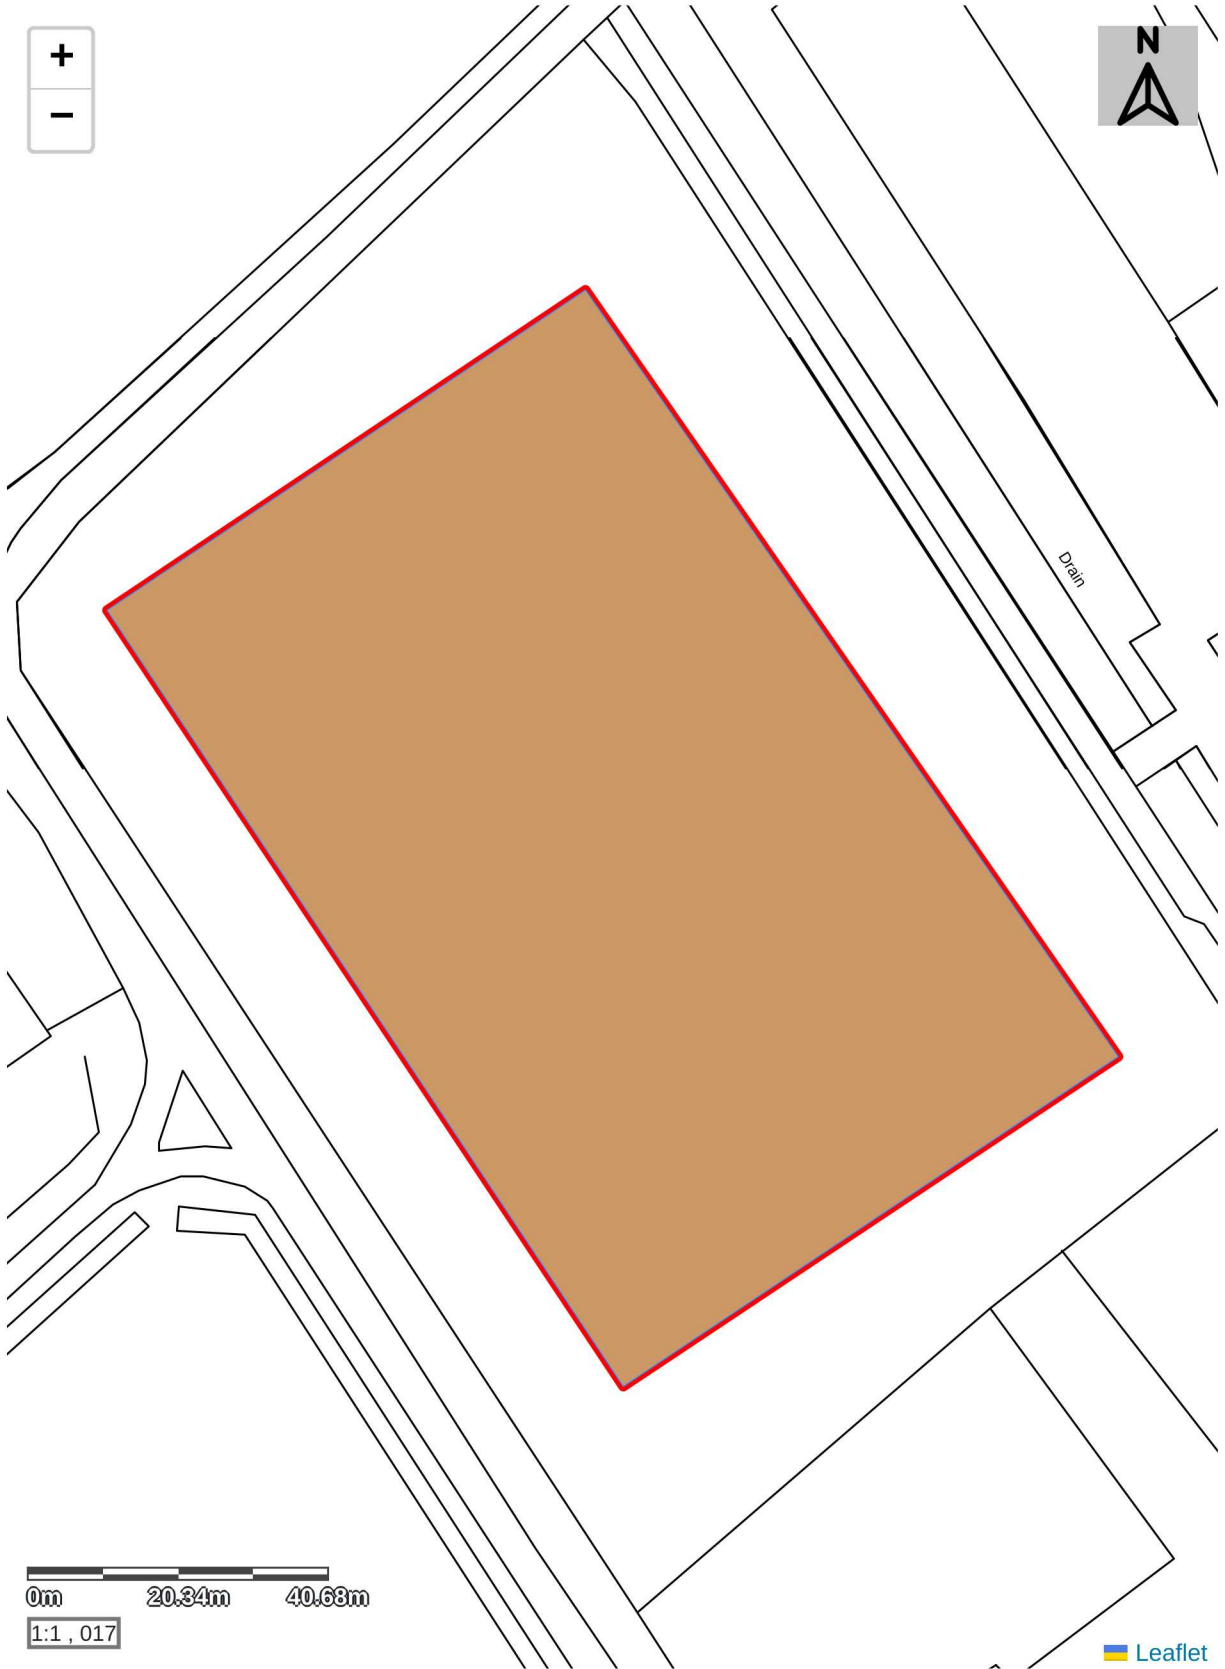

# **Pre-Development Plan Baseline Map**

0m 20.34m 40.68m  
1:1,017

**Post-Development Plan  
Post-Development Map**

## Onsite Habitat Plan | Symbology

All symbology based on UKHAB recommendations.

Colour Code	Habitat Description
	Artificial unvegetated, unsealed surface
	Developed land; sealed surface

**Post-Development Plan  
Post-Development (Per Habitat)**

## Area-Intended-Works

Ref	Colour Code	Habitat Description
1		Developed land; sealed surface