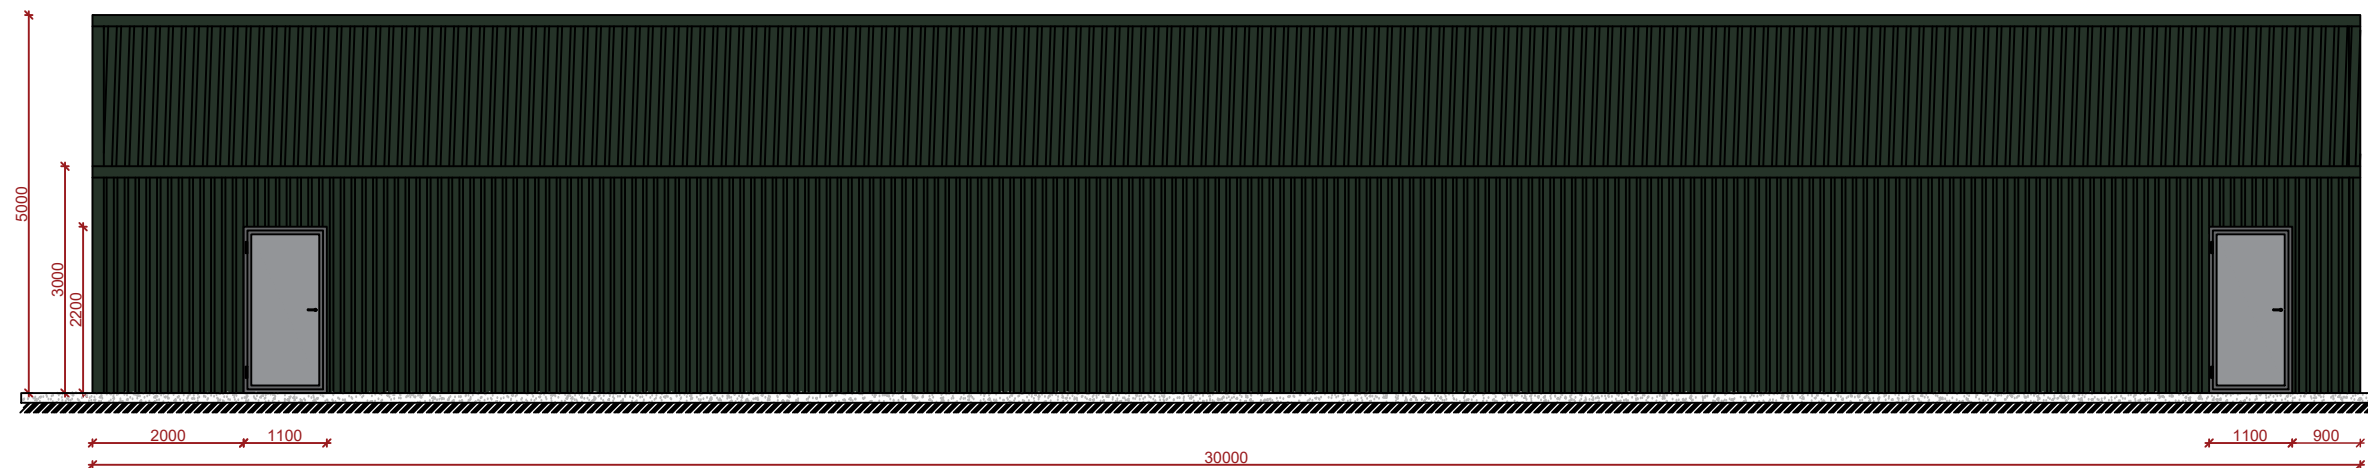

North Elevation (Right)