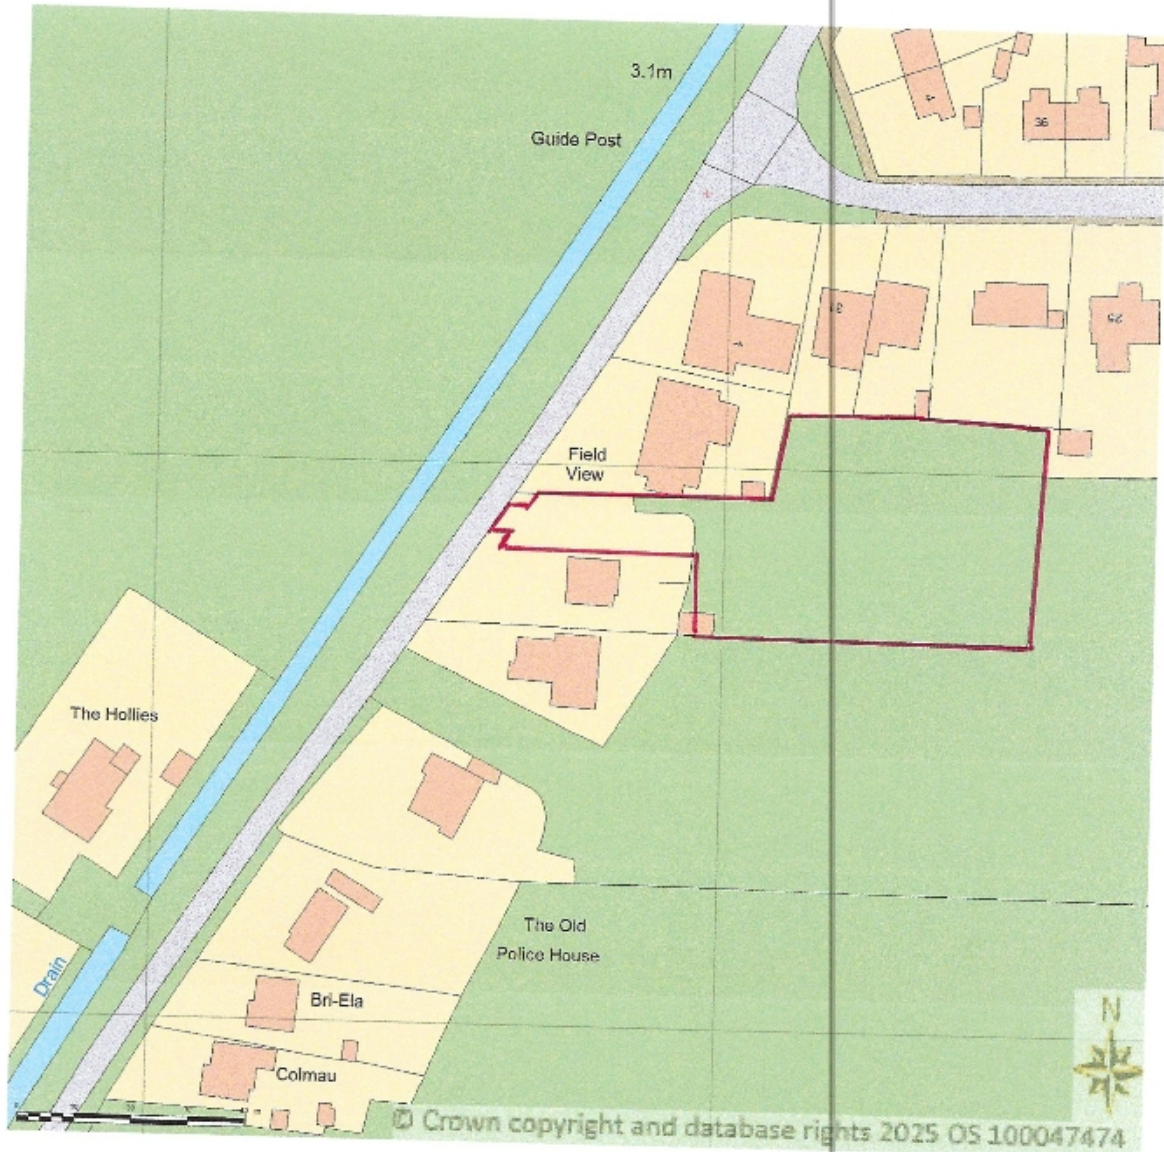

**SITE LOCATION PLAN  
AREA 4 HA  
SCALE 1:1250 on A4  
CENTRE COORDINATES: 531676, 313379**

Supplied by Streetwise Maps Ltd  
[www.streetwise.net](http://www.streetwise.net)  
Licence No: 100047474  
22/10/2025 08:40:35