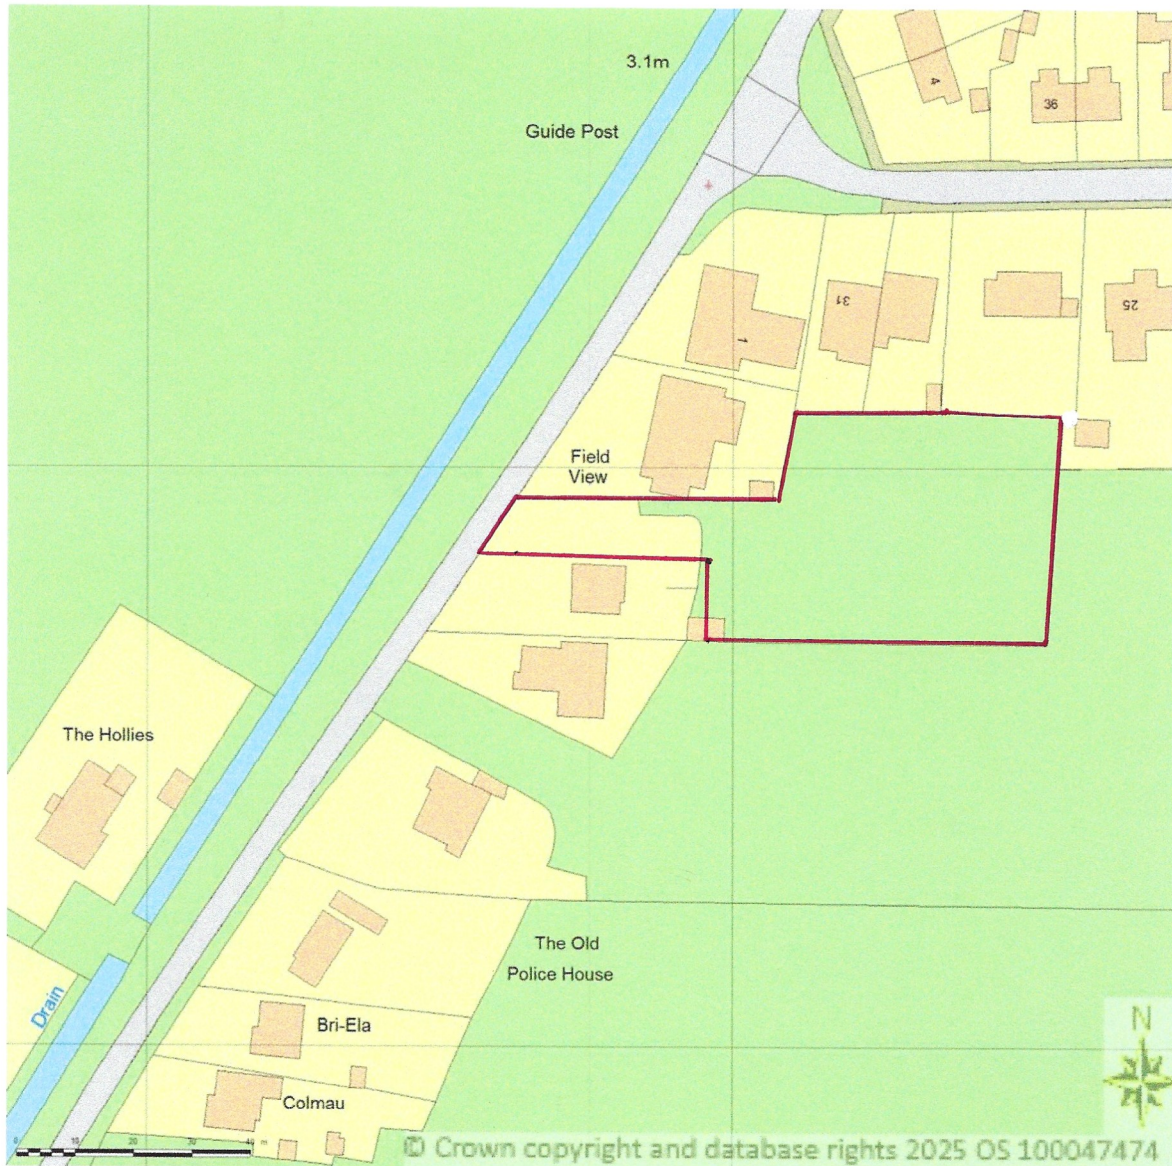

SITE LOCATION PLAN
AREA 4 HA
SCALE 1:1250 on A4
CENTRE COORDINATES: 531676, 313379

Supplied by Streetwise Maps Ltd
www.streetwise.net
Licence No: 100047474
10/05/2025 11:55:53