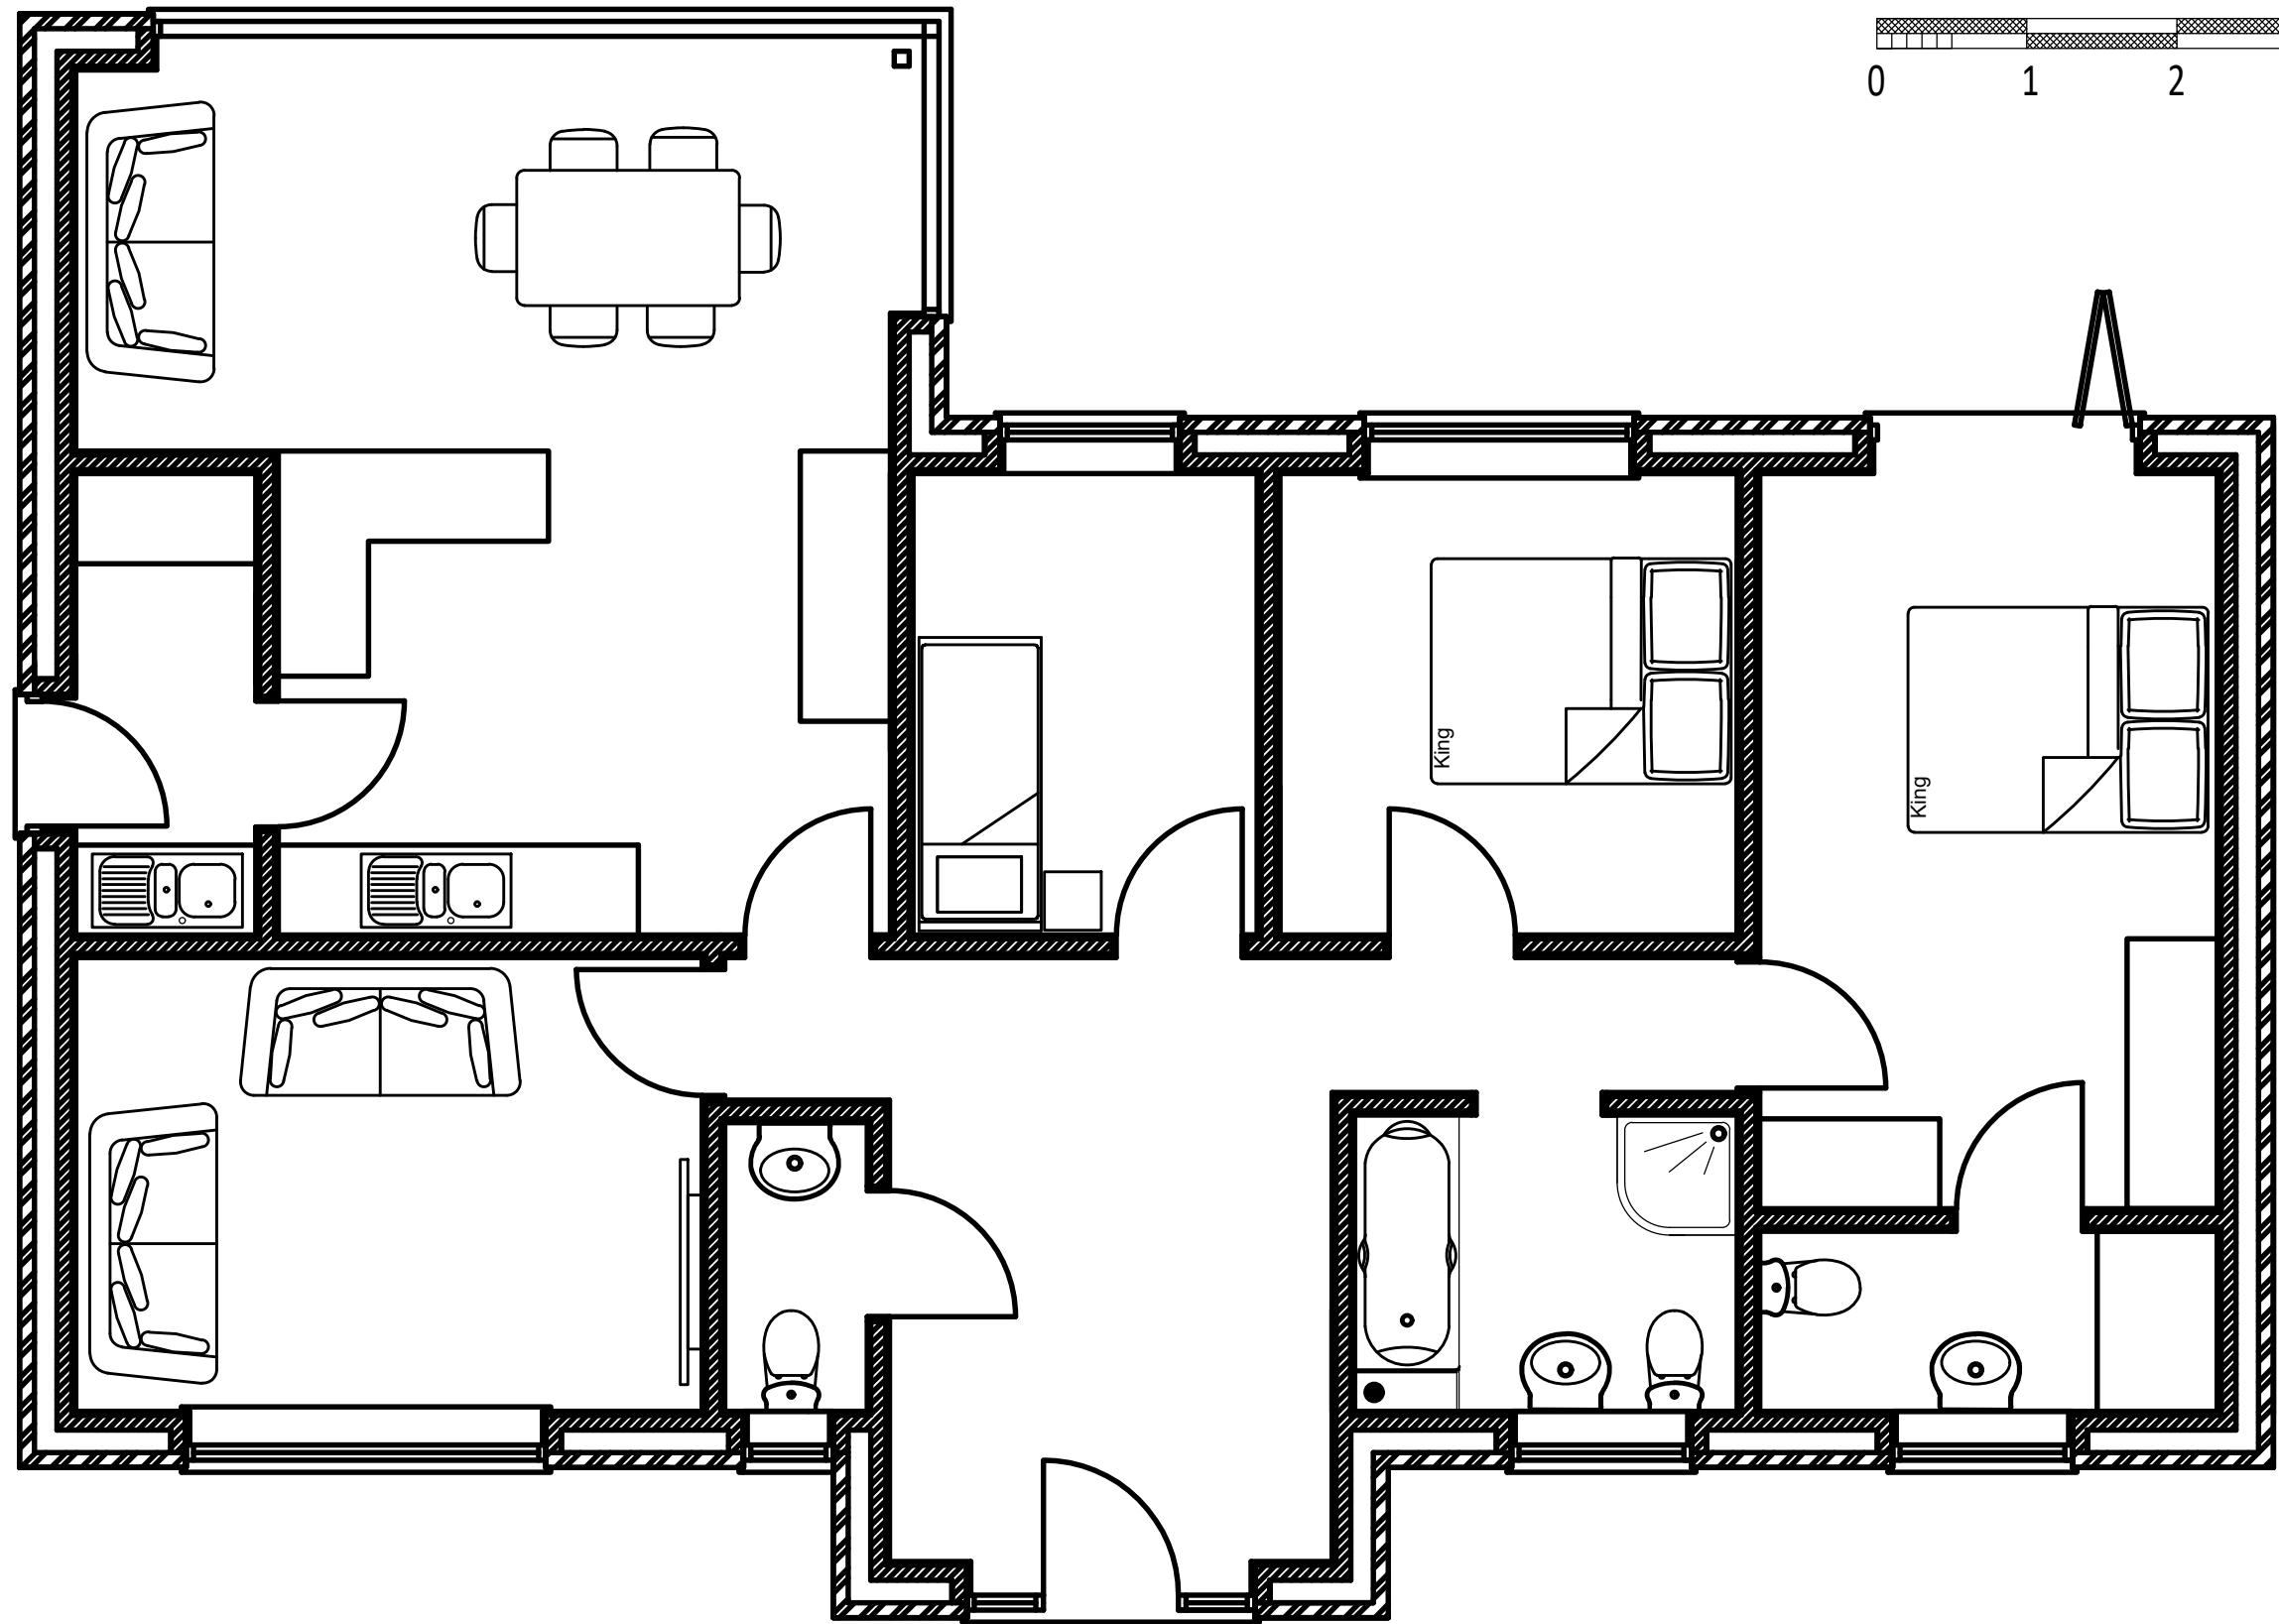

Rev.	Date	Details

Client: LGDESIGNAND BUILD	Proposal: WESTERLEY, BACK LANE, WHAPLODE DROVE	Scale @ A3 1 : 50	Title BUNGALOW LAYOUT
JANICE KENDRICK DESIGN SERVICES	e-mail- jkds@talk21.com tel : 07711 007209	Dwg No. 25. 3651. 02	